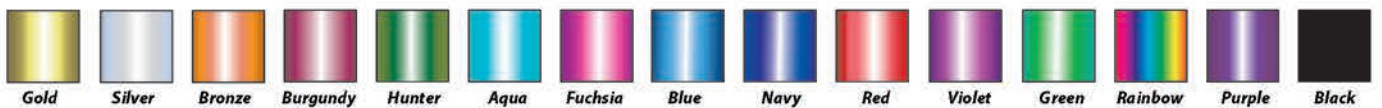

RP-20008

RP-20004

RP-20006

RP-15806

RP-20008

Imprint Colors:

* Not Available in Bridal Grade