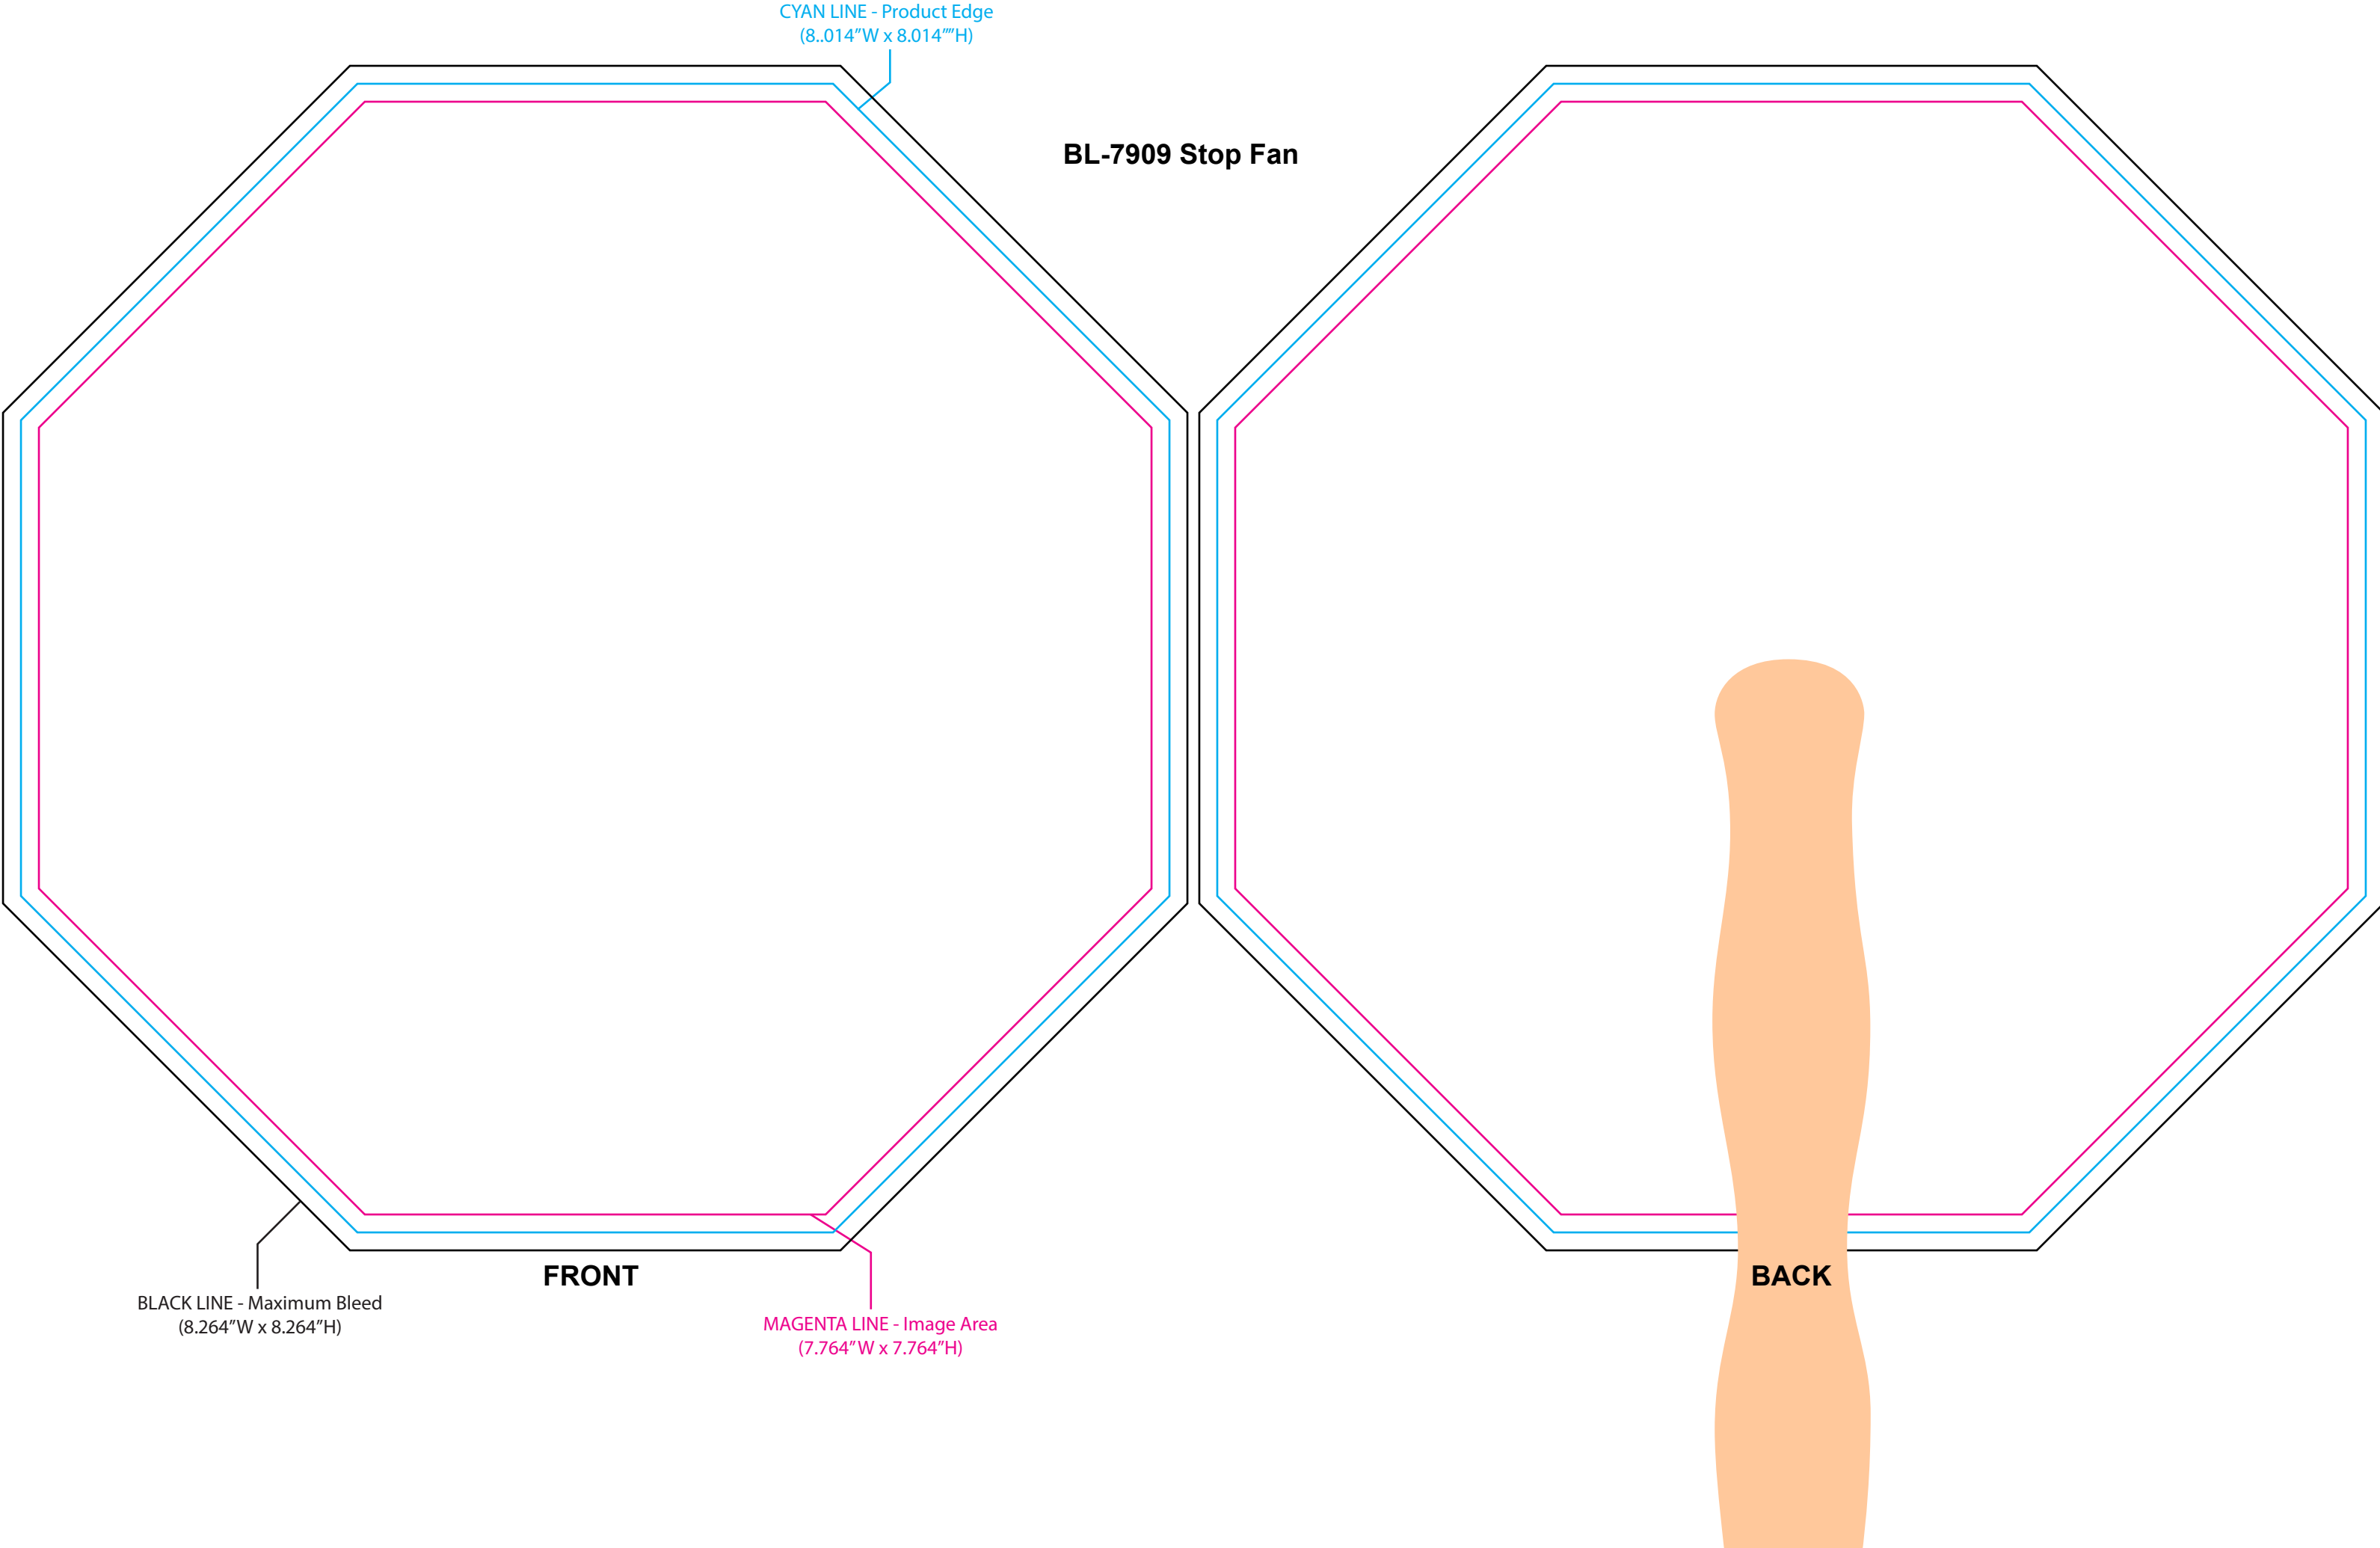

**BL-7909 Stop Fan**

CYAN LINE - Product Edge  
(8.014" W x 8.014" H)

**FRONT**

**BACK**

BLACK LINE - Maximum Bleed  
(8.264" W x 8.264" H)

MAGENTA LINE - Image Area  
(7.764" W x 7.764" H)