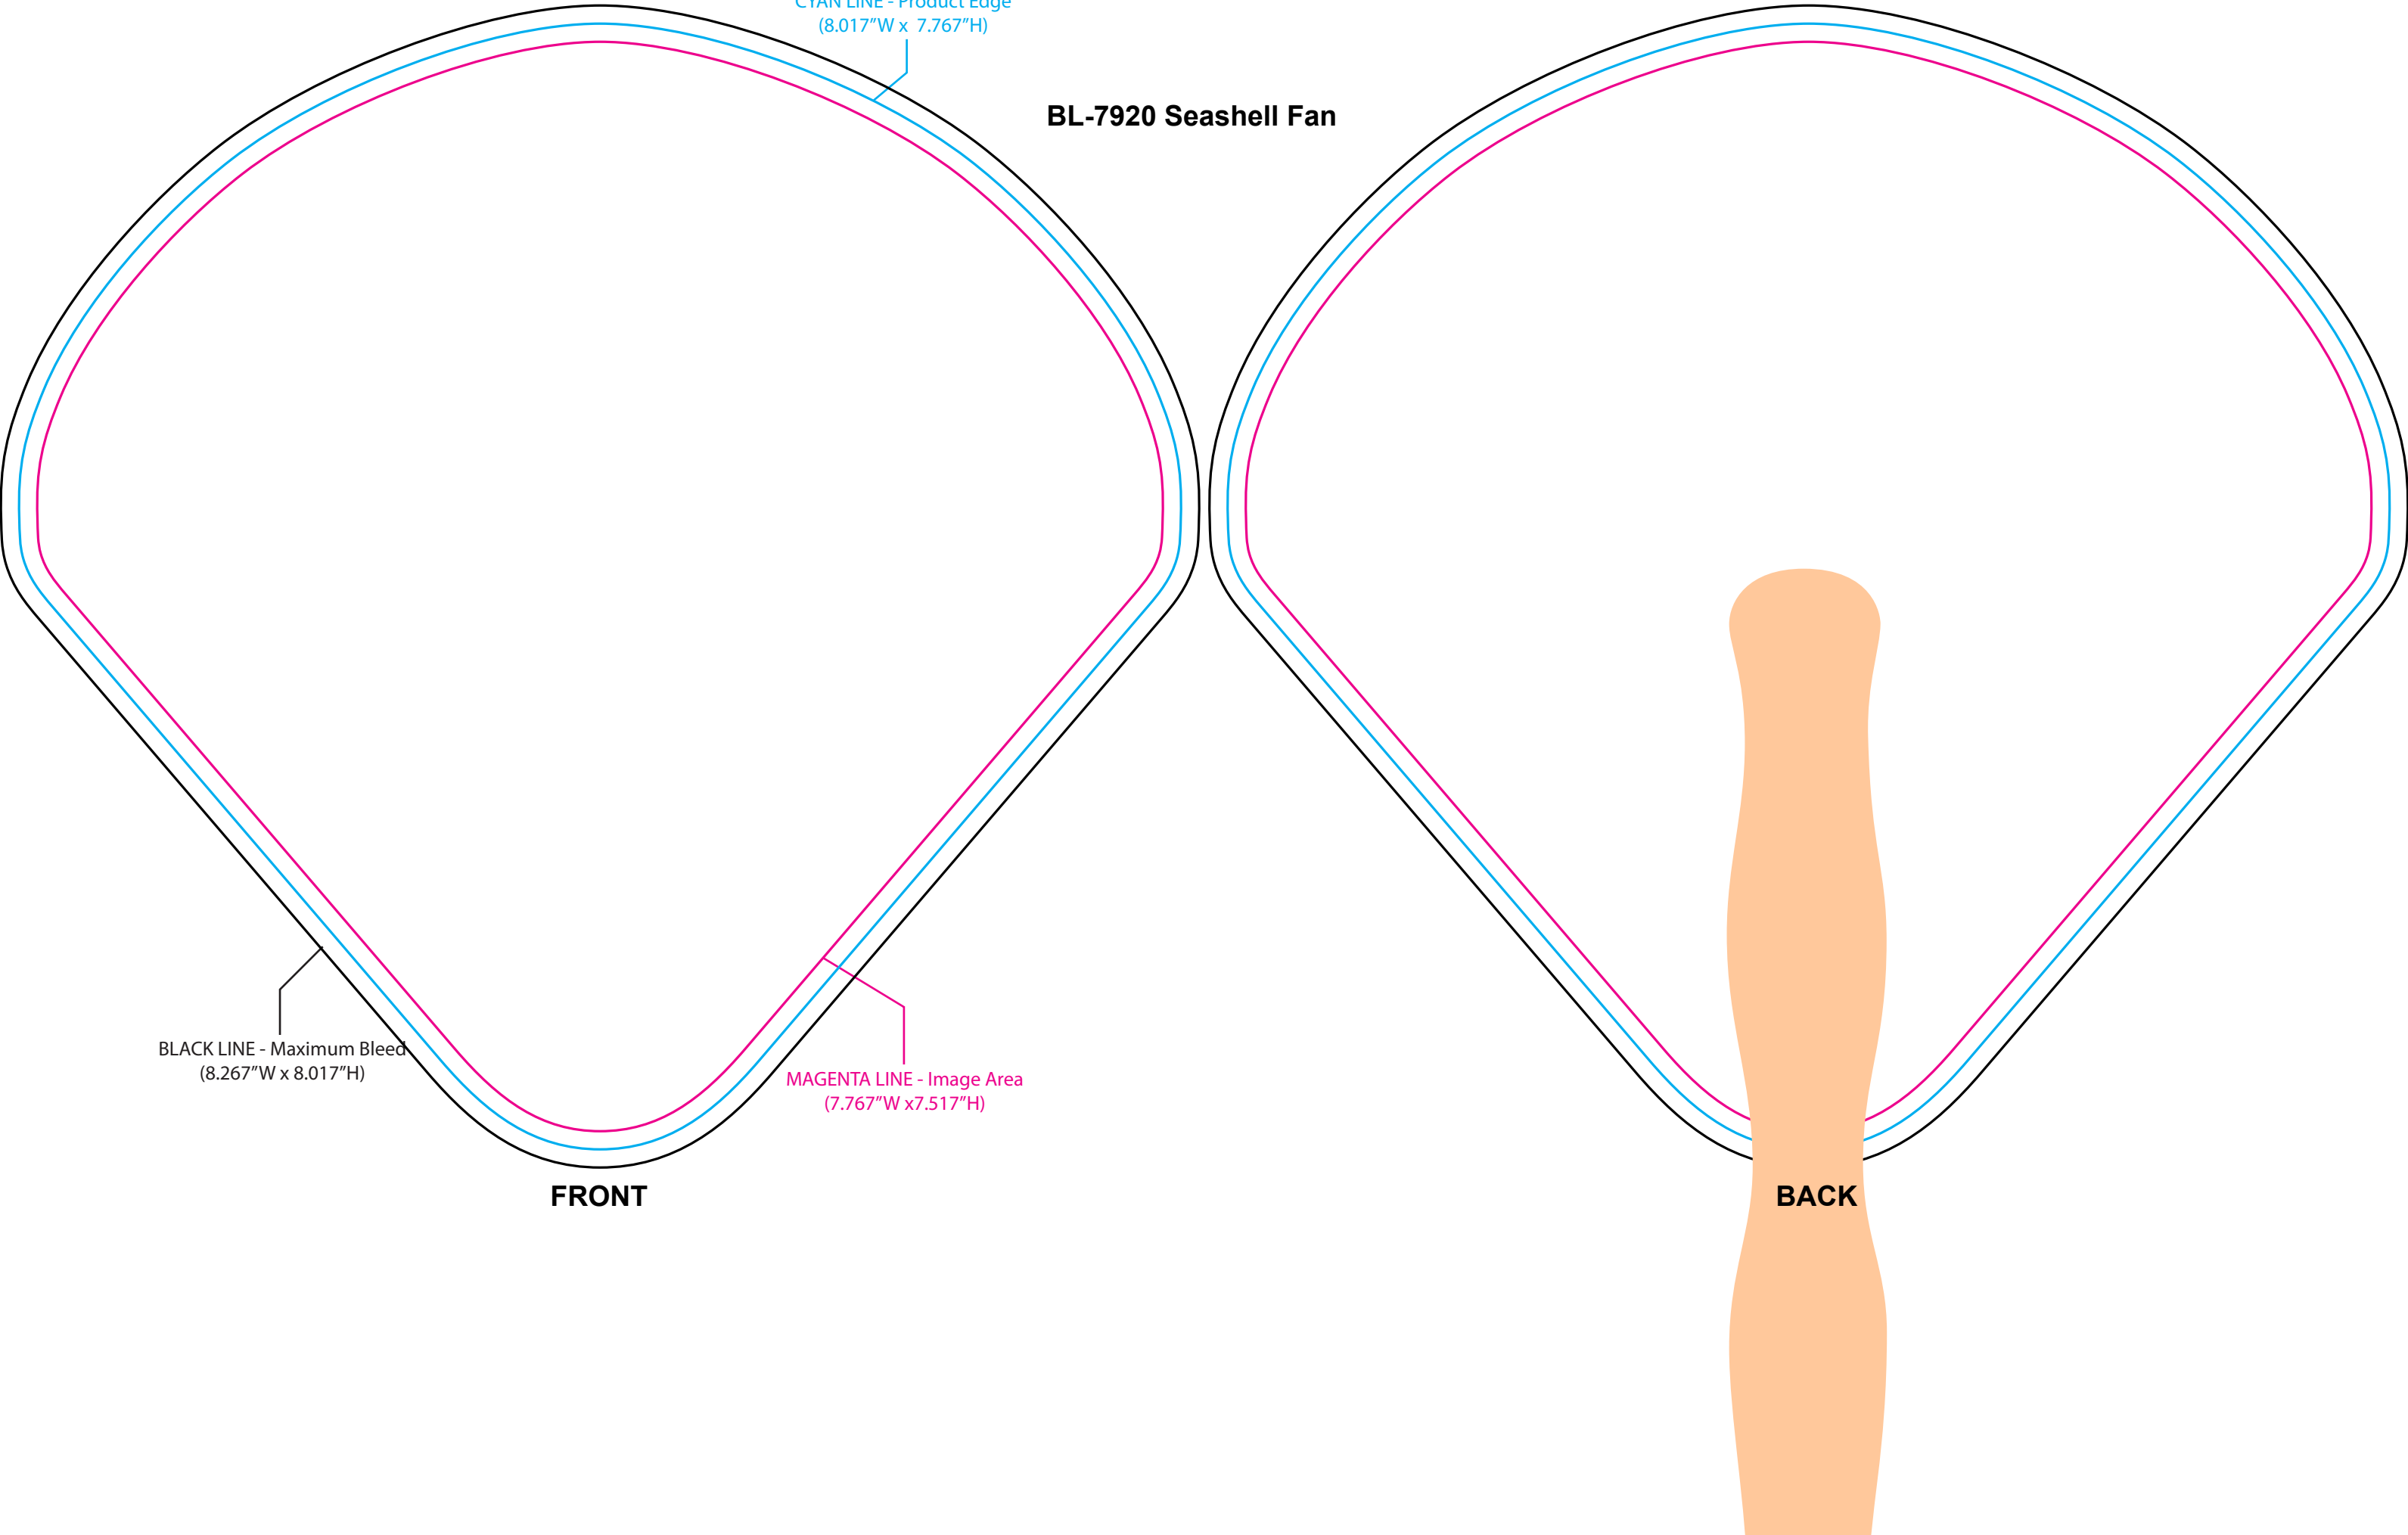

**BL-7920 Seashell Fan**

CYAN LINE - Product Edge  
(8.017\"W x 7.767\"H)

BLACK LINE - Maximum Bleed  
(8.267\"W x 8.017\"H)

MAGENTA LINE - Image Area  
(7.767\"W x 7.517\"H)

**FRONT**

**BACK**