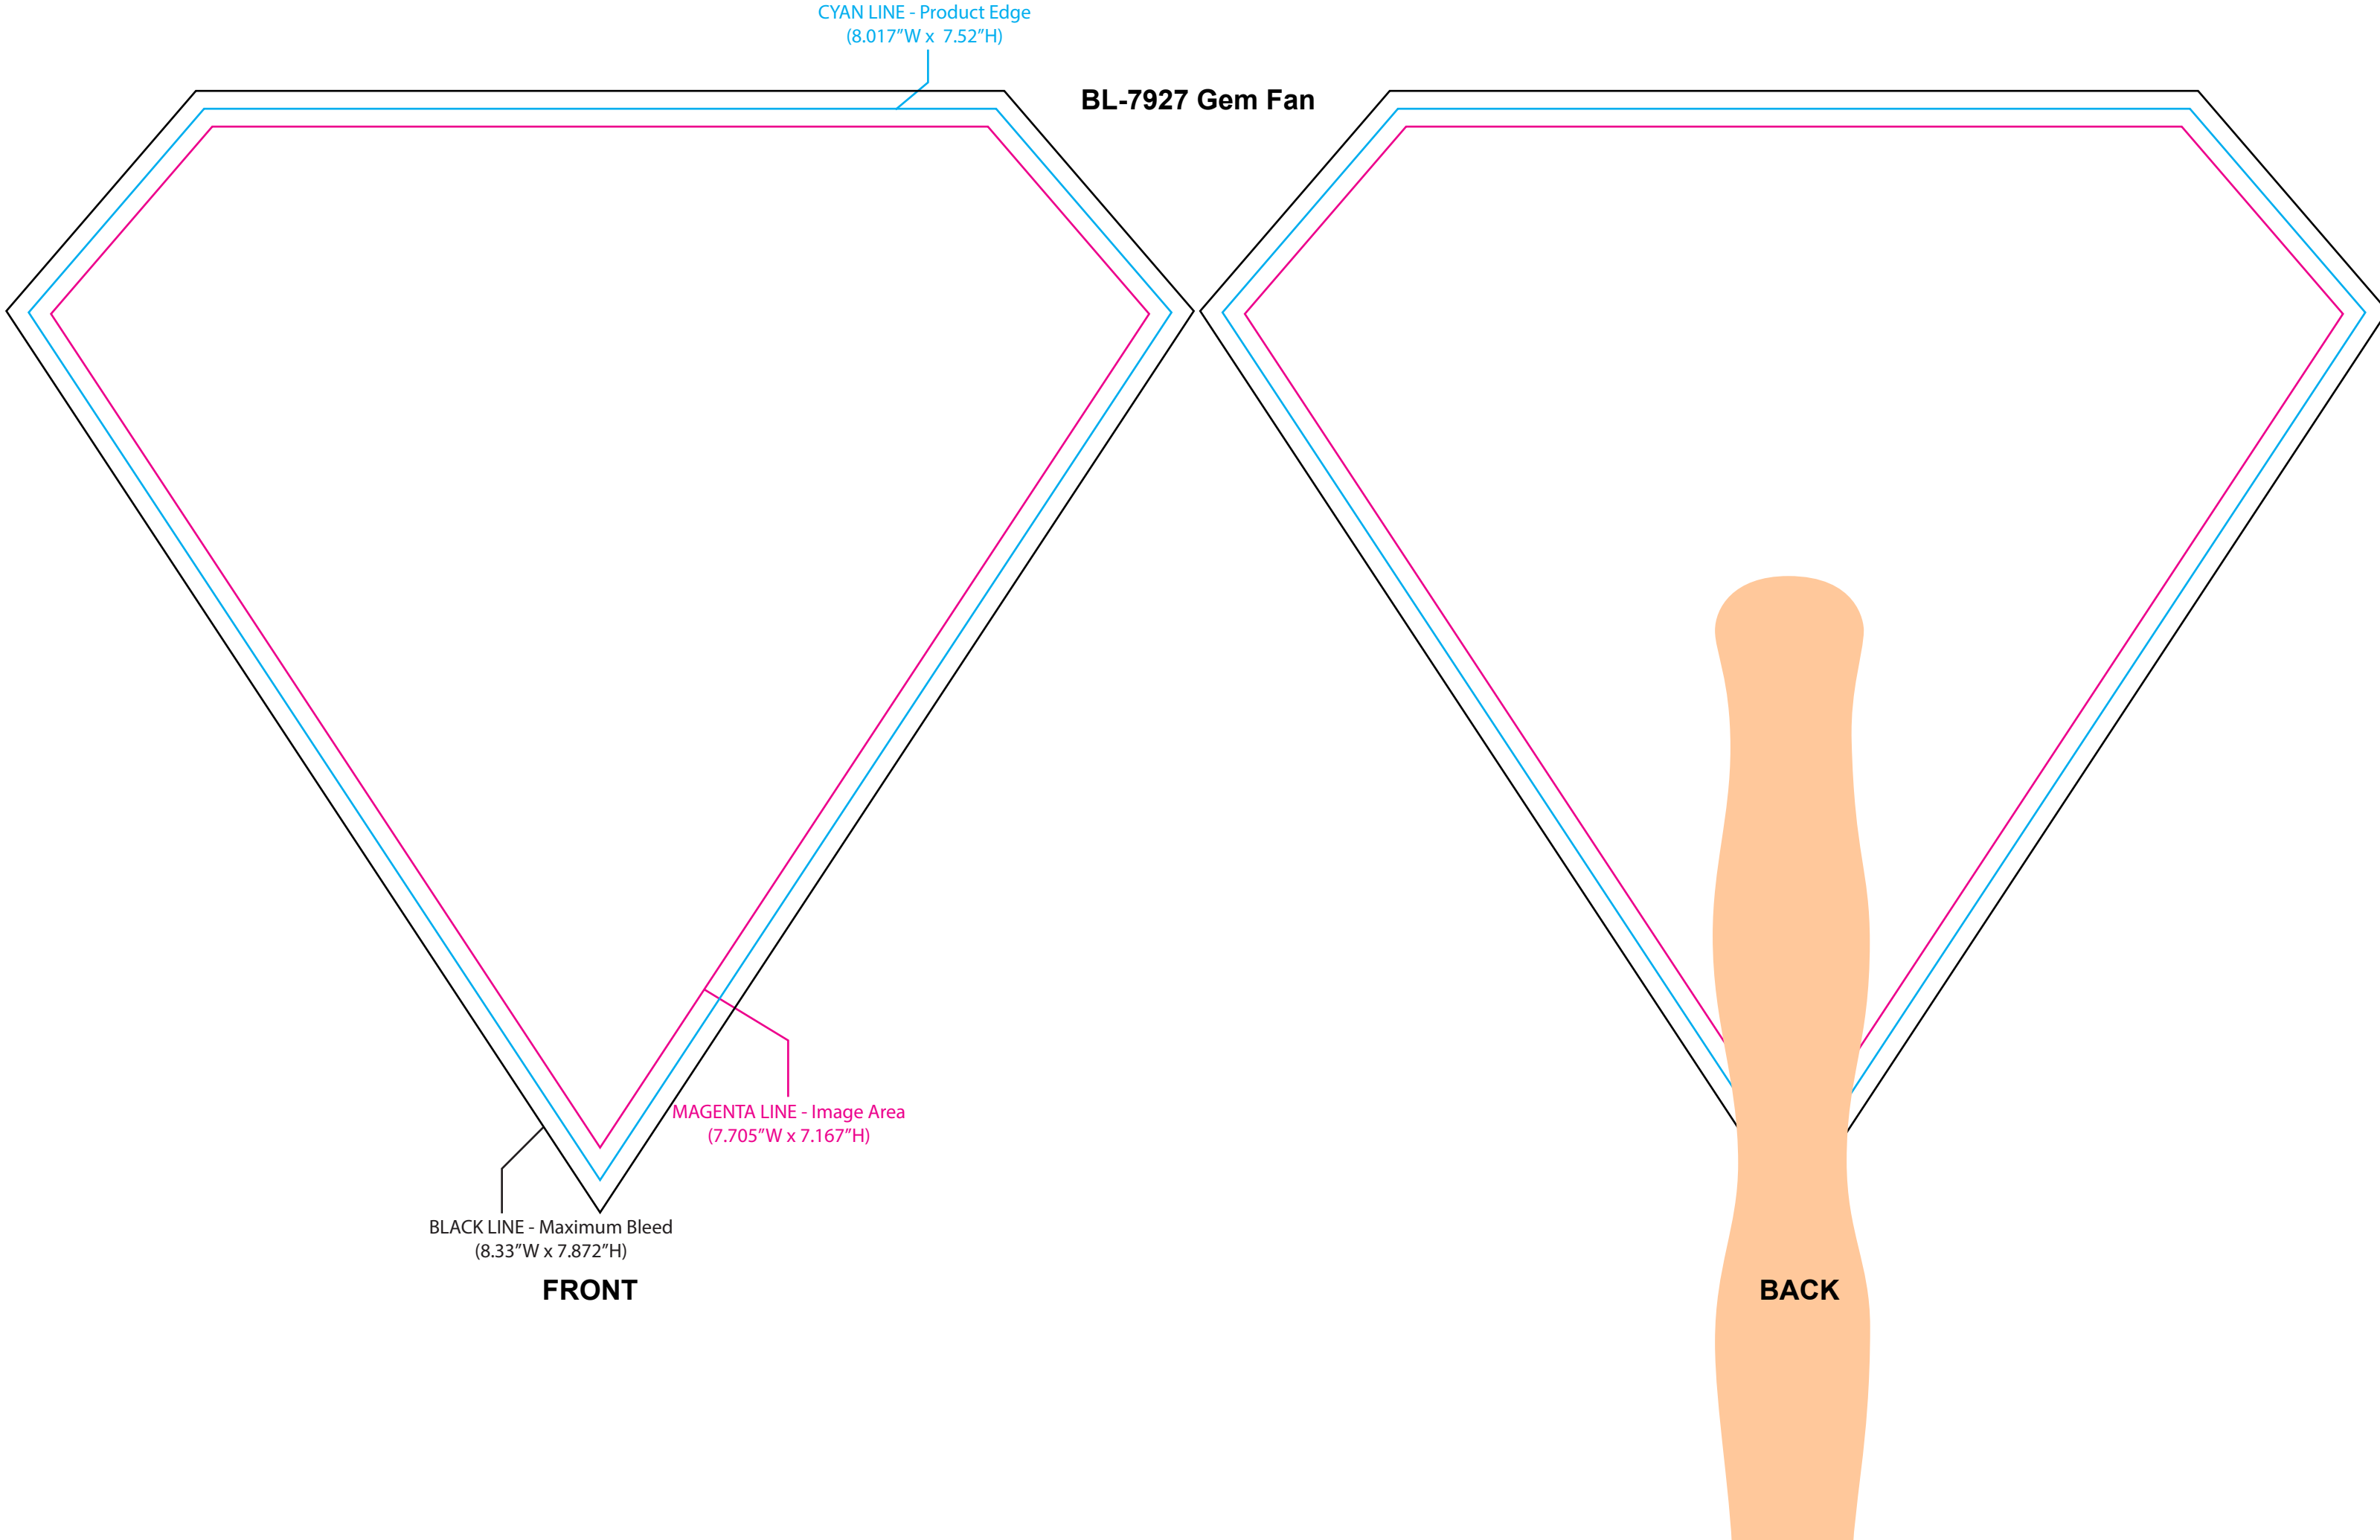

BL-7927 Gem Fan

BLACK LINE - Maximum Bleed
(8.33"W x 7.872"H)

FRONT

CYAN LINE - Product Edge
(8.017"W x 7.52"H)

MAGENTA LINE - Image Area
(7.705"W x 7.167"H)

BACK