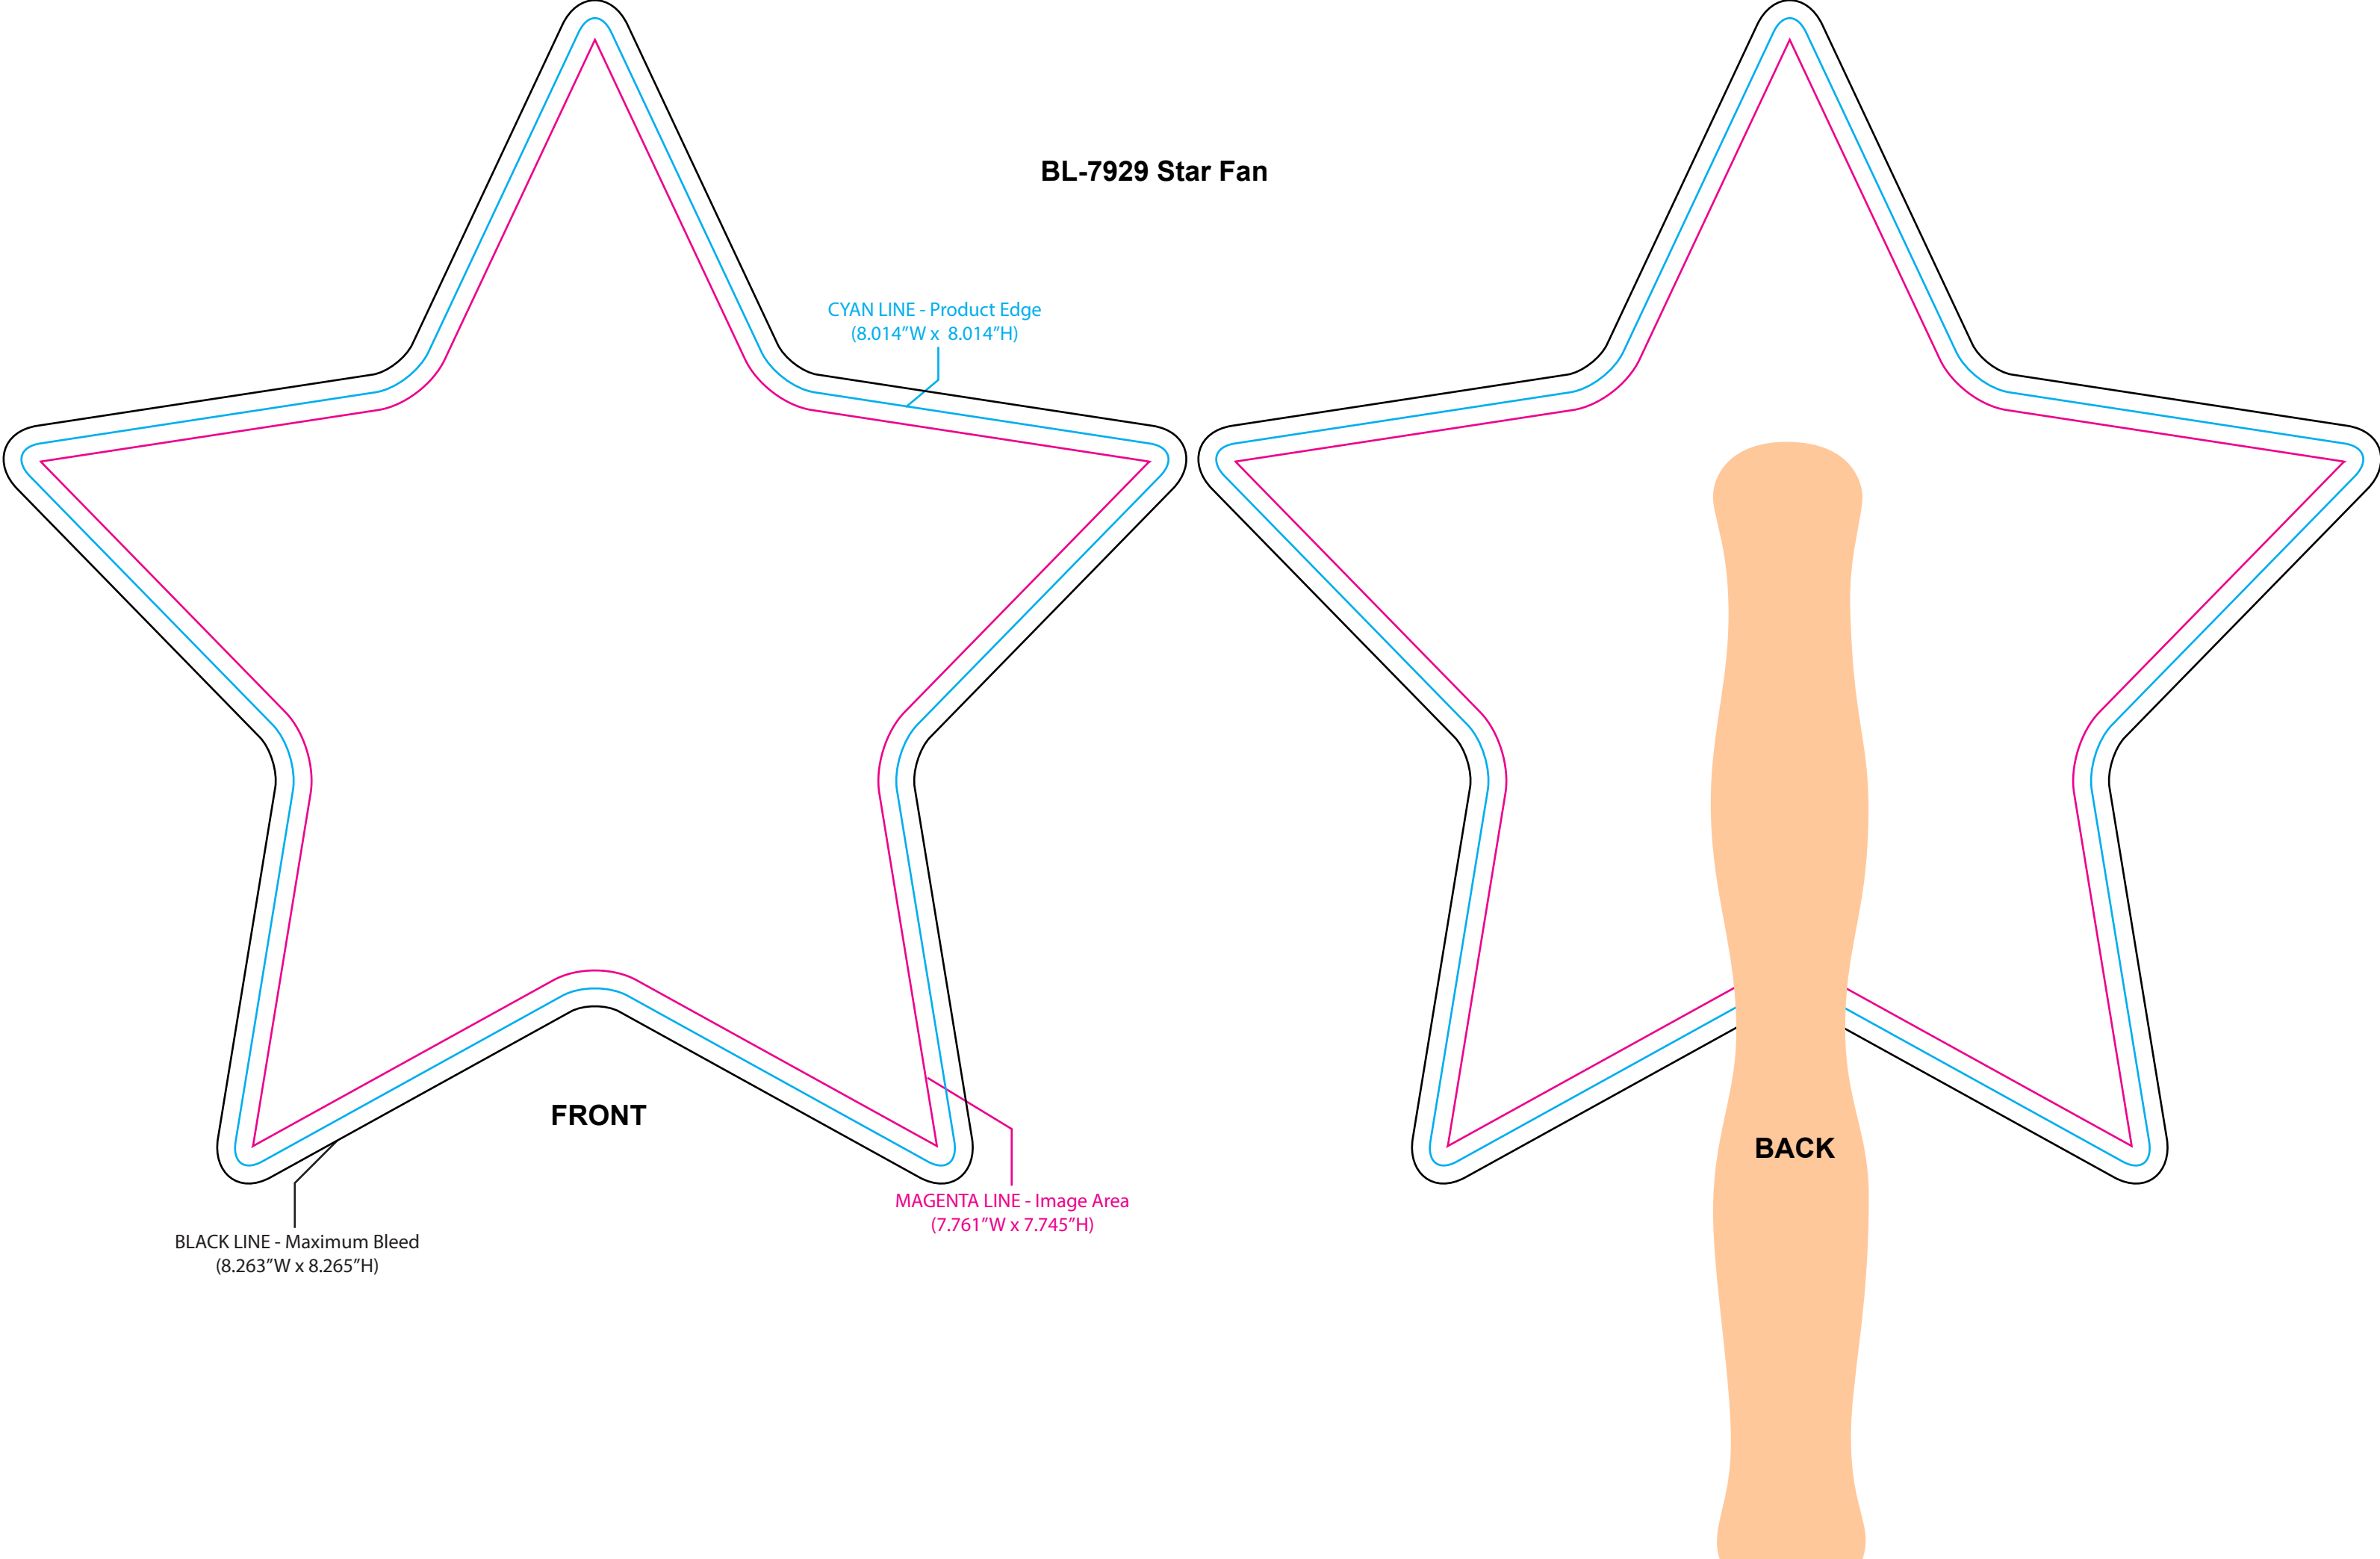

BL-7929 Star Fan

FRONT

BACK

BLACK LINE - Maximum Bleed
(8.263"W x 8.265"H)

CYAN LINE - Product Edge
(8.014"W x 8.014"H)

MAGENTA LINE - Image Area
(7.761"W x 7.745"H)