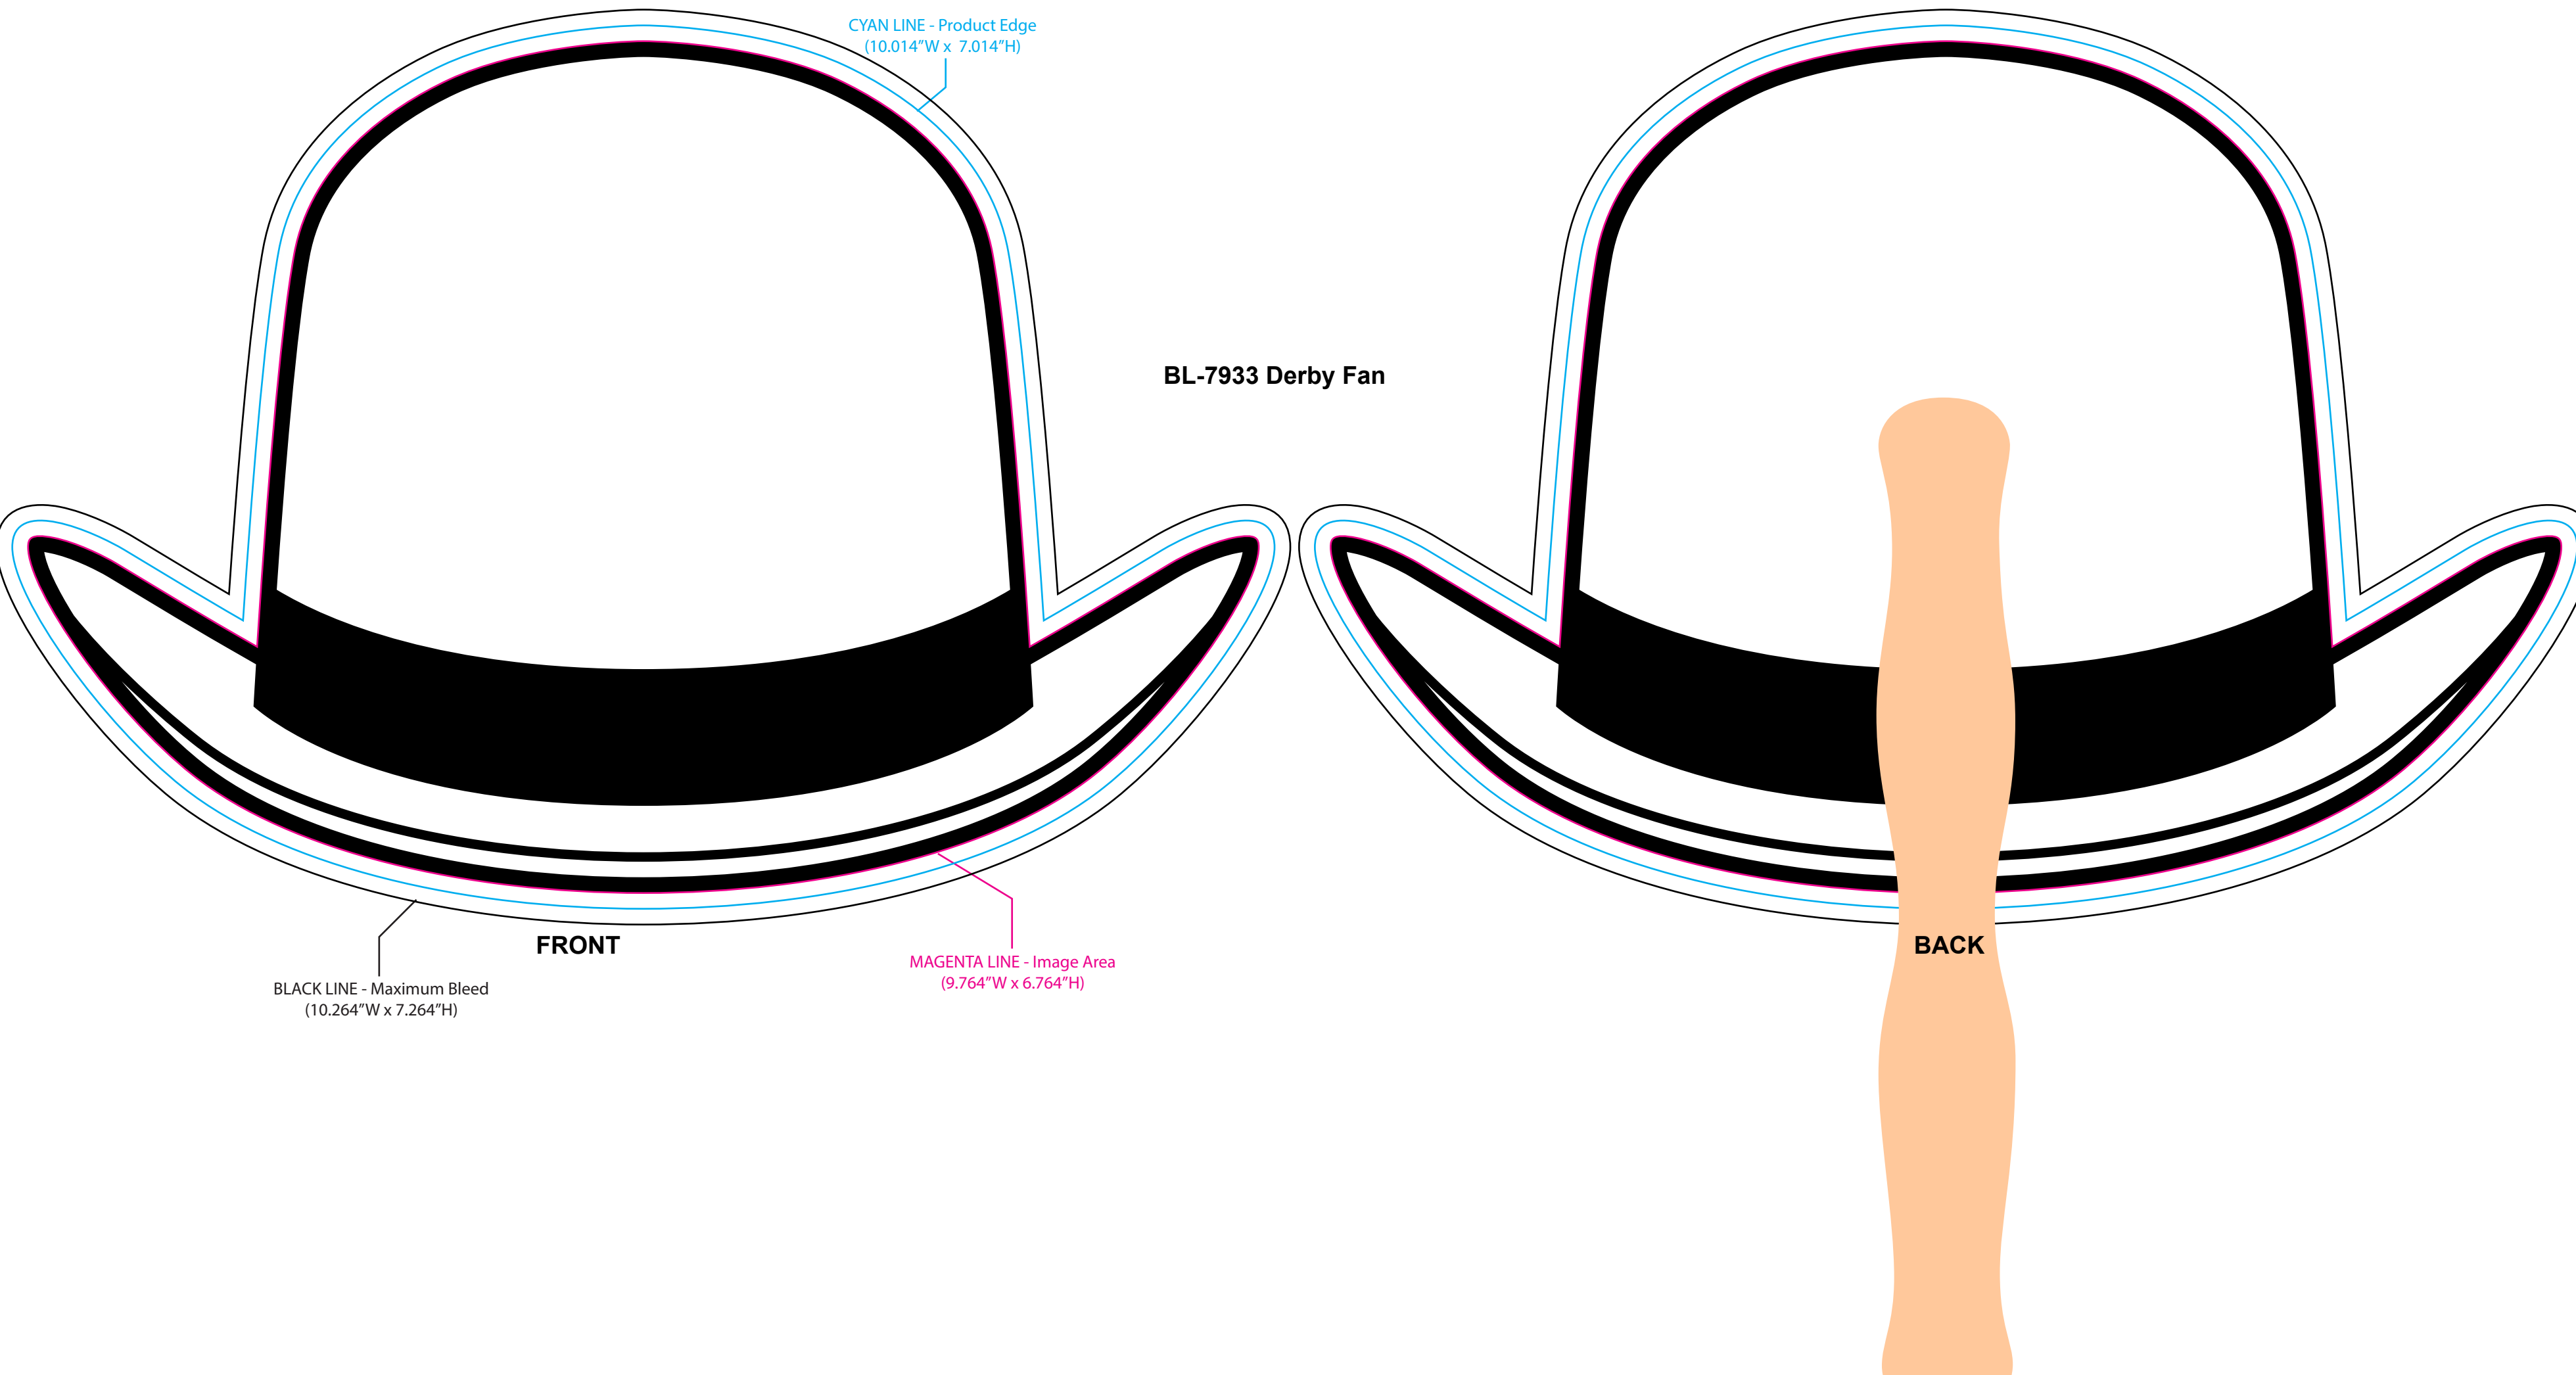

**BL-7933 Derby Fan**

CYAN LINE - Product Edge  
(10.014"W x 7.014"H)

**FRONT**

BLACK LINE - Maximum Bleed  
(10.264"W x 7.264"H)

MAGENTA LINE - Image Area  
(9.764"W x 6.764"H)

**BACK**