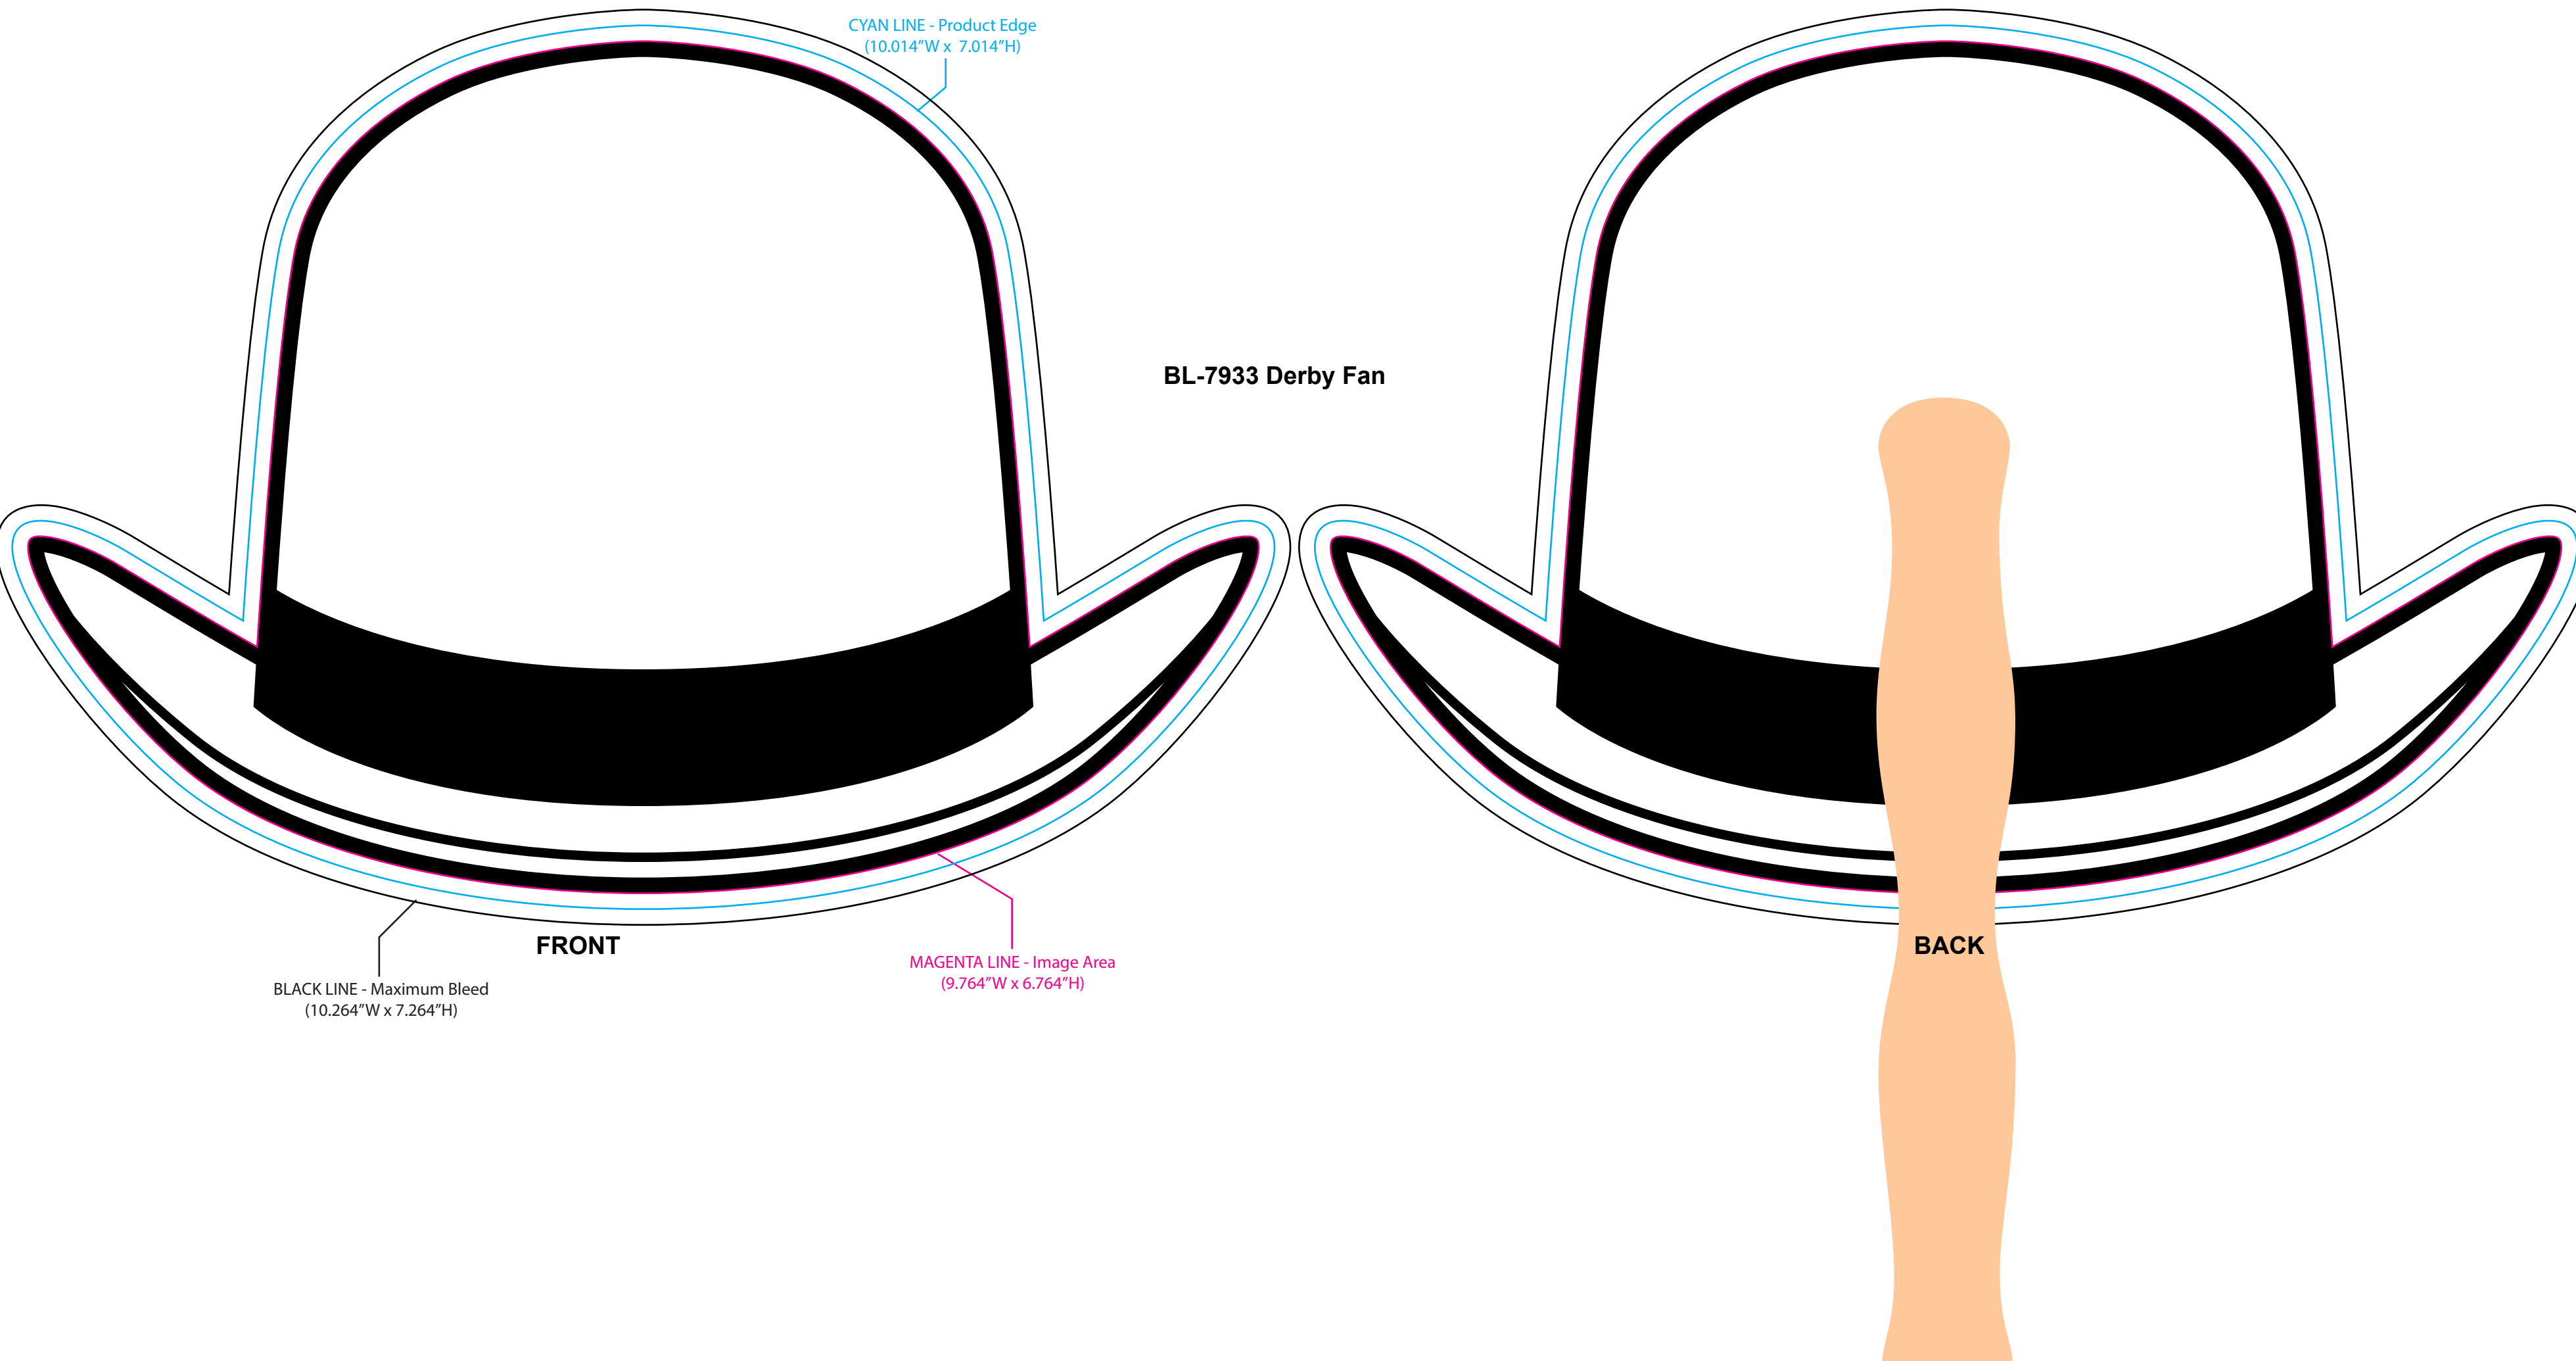

**BL-7933 Derby Fan**

CYAN LINE - Product Edge  
(10.014"W x 7.014"H)

BLACK LINE - Maximum Bleed  
(10.264"W x 7.264"H)

MAGENTA LINE - Image Area  
(9.764"W x 6.764"H)

**FRONT**

**BACK**