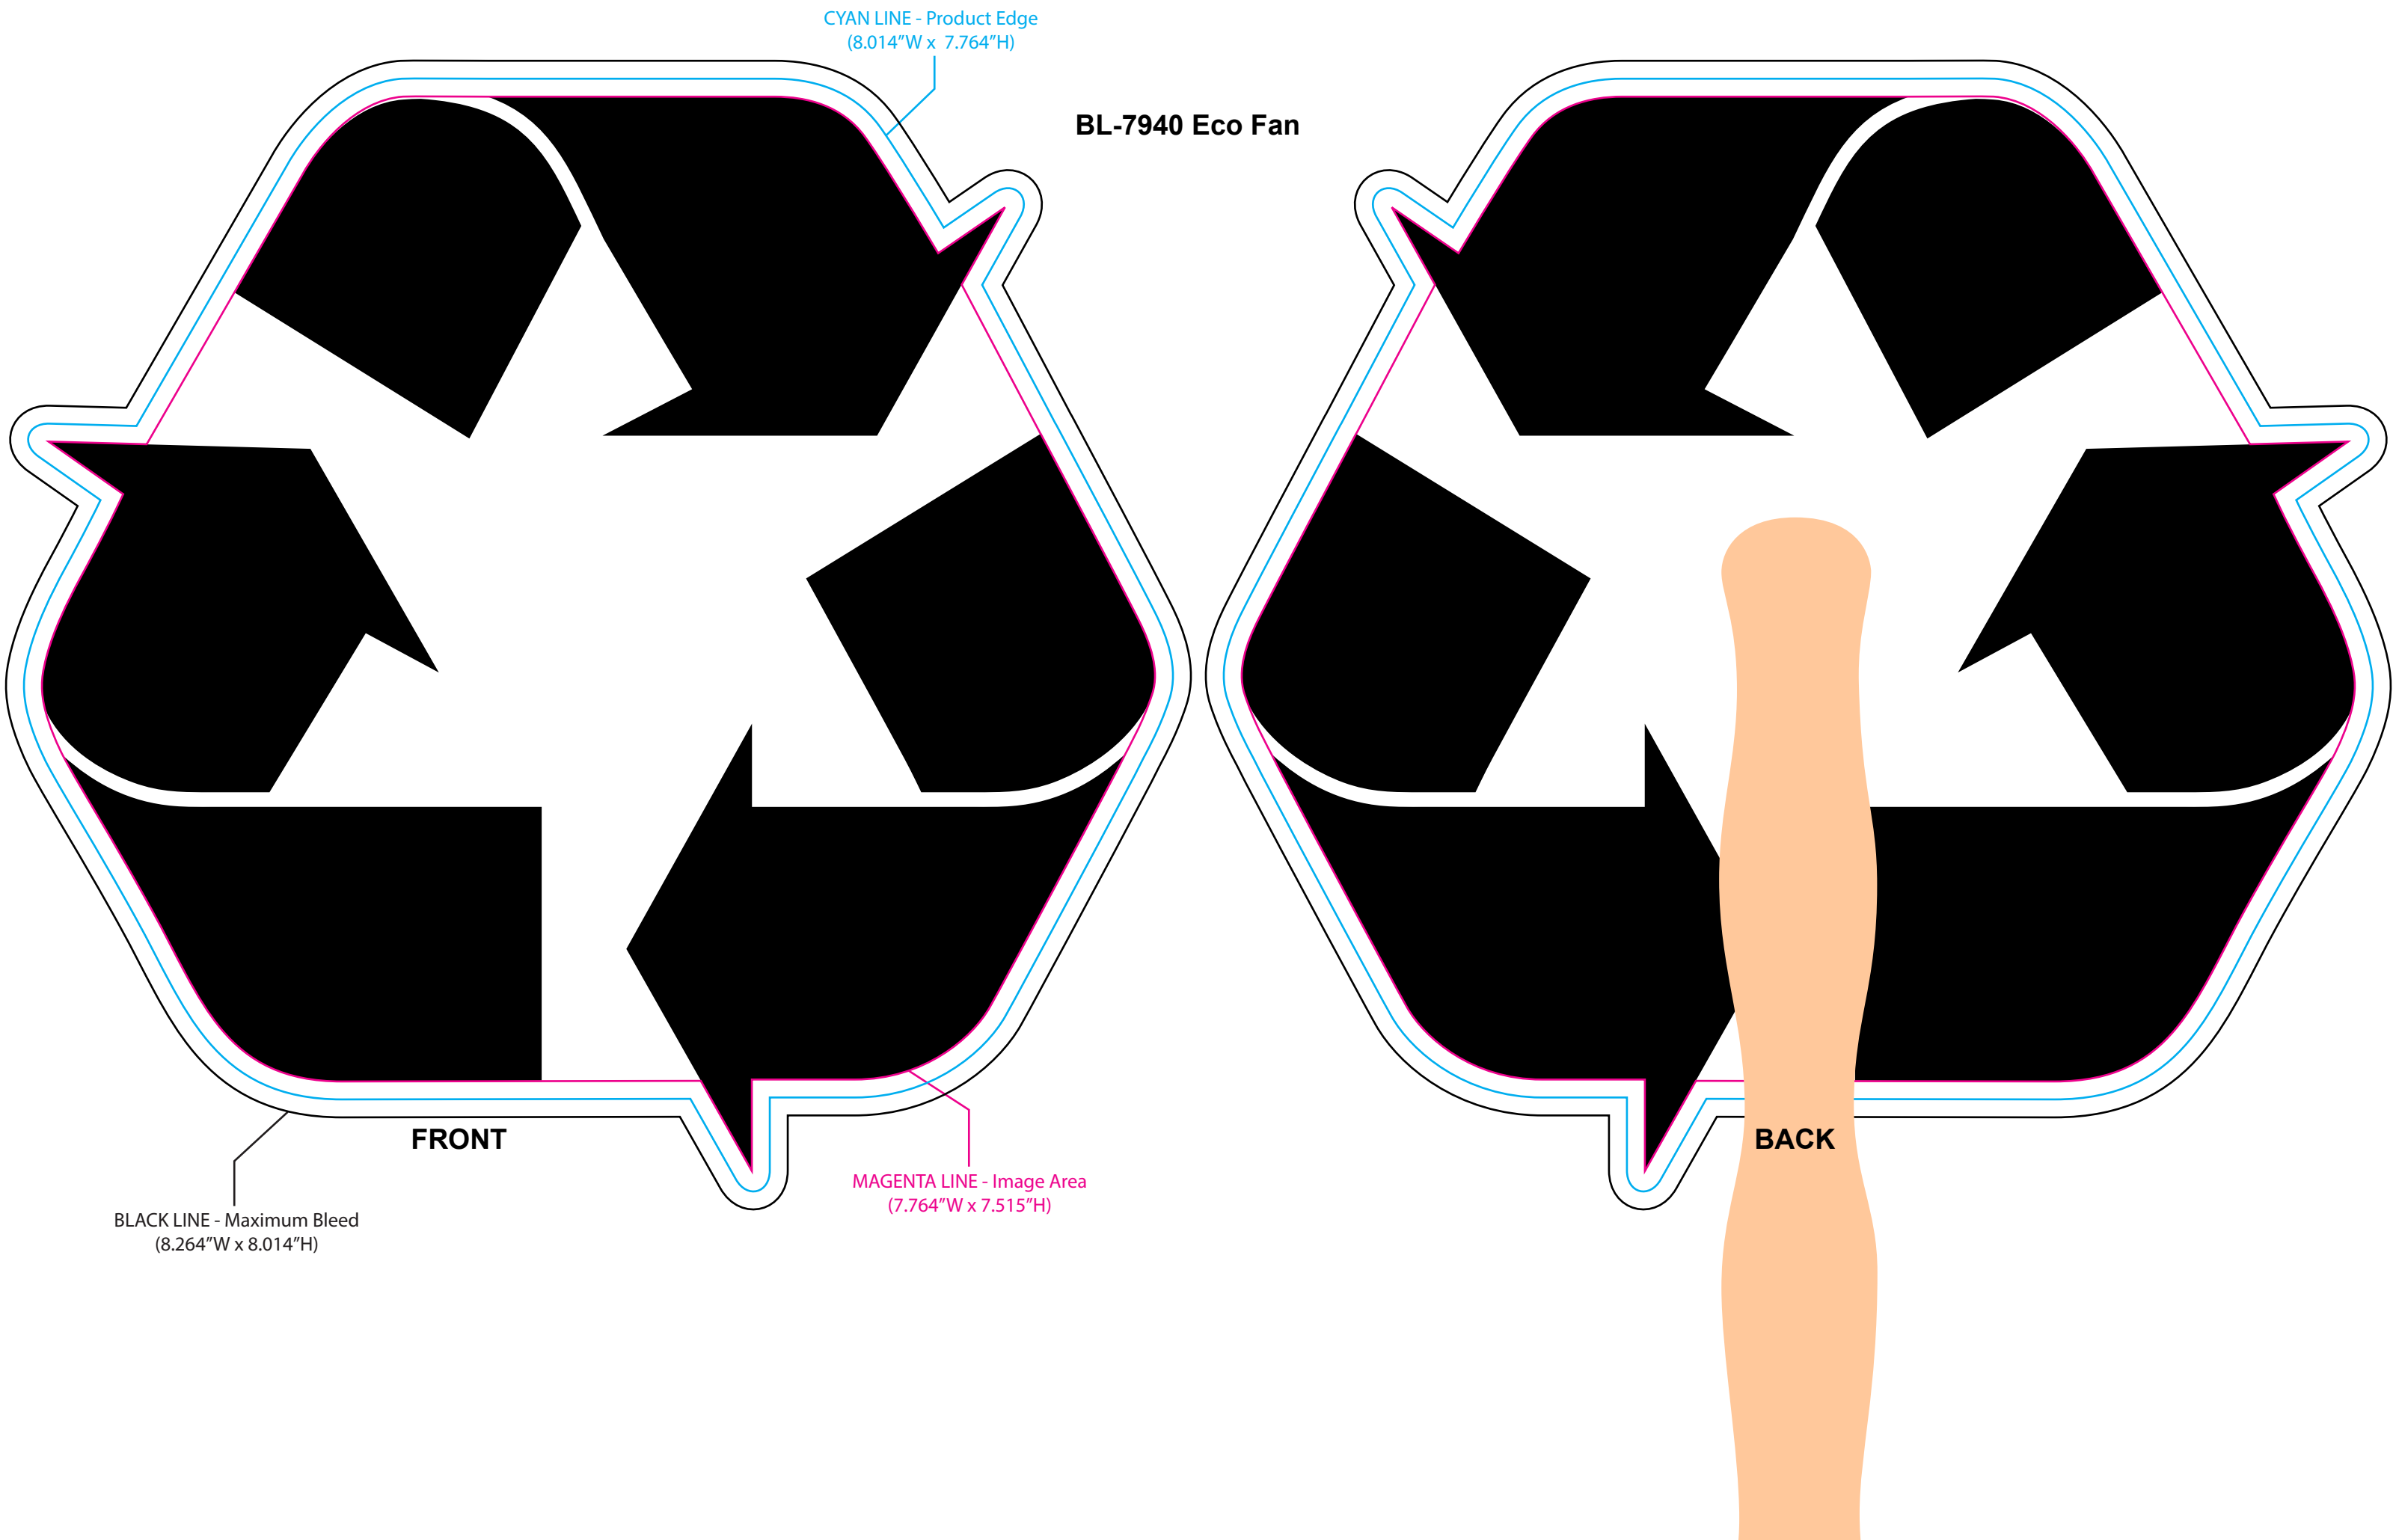

BL-7940 Eco Fan

CYAN LINE - Product Edge
(8.014\"W x 7.764\"H)

FRONT

BLACK LINE - Maximum Bleed
(8.264\"W x 8.014\"H)

MAGENTA LINE - Image Area
(7.764\"W x 7.515\"H)

BACK