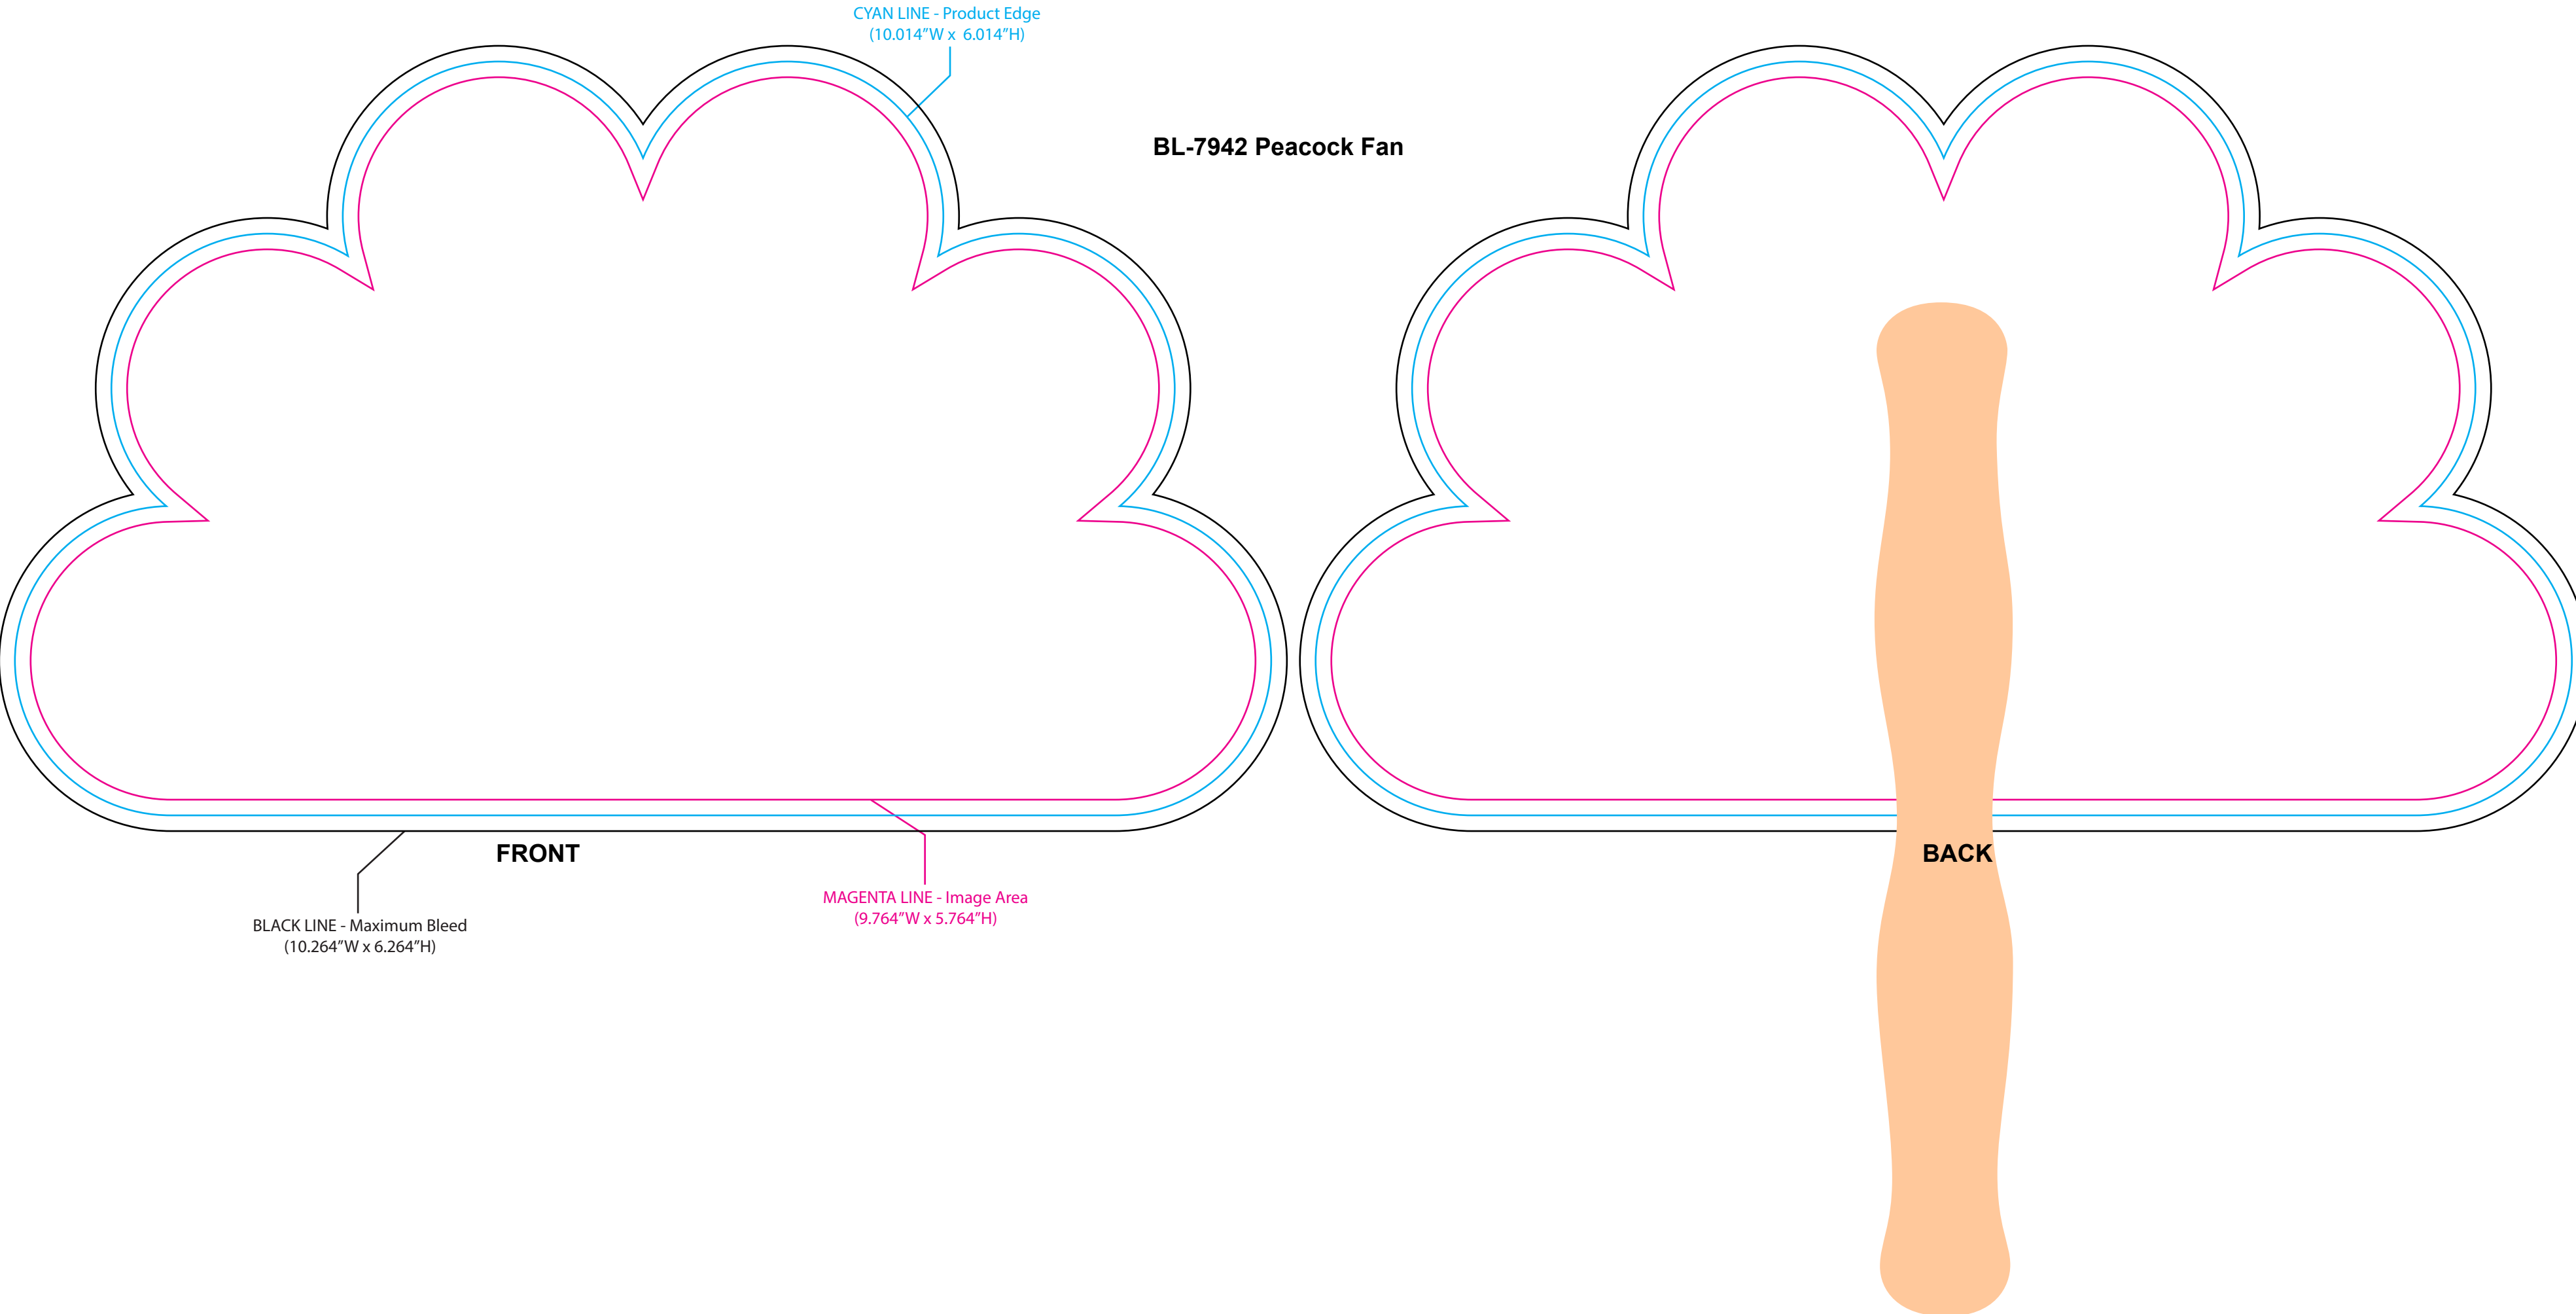

BL-7942 Peacock Fan

BLACK LINE - Maximum Bleed
(10.264"W x 6.264"H)

FRONT

MAGENTA LINE - Image Area
(9.764"W x 5.764"H)

CYAN LINE - Product Edge
(10.014"W x 6.014"H)

BACK