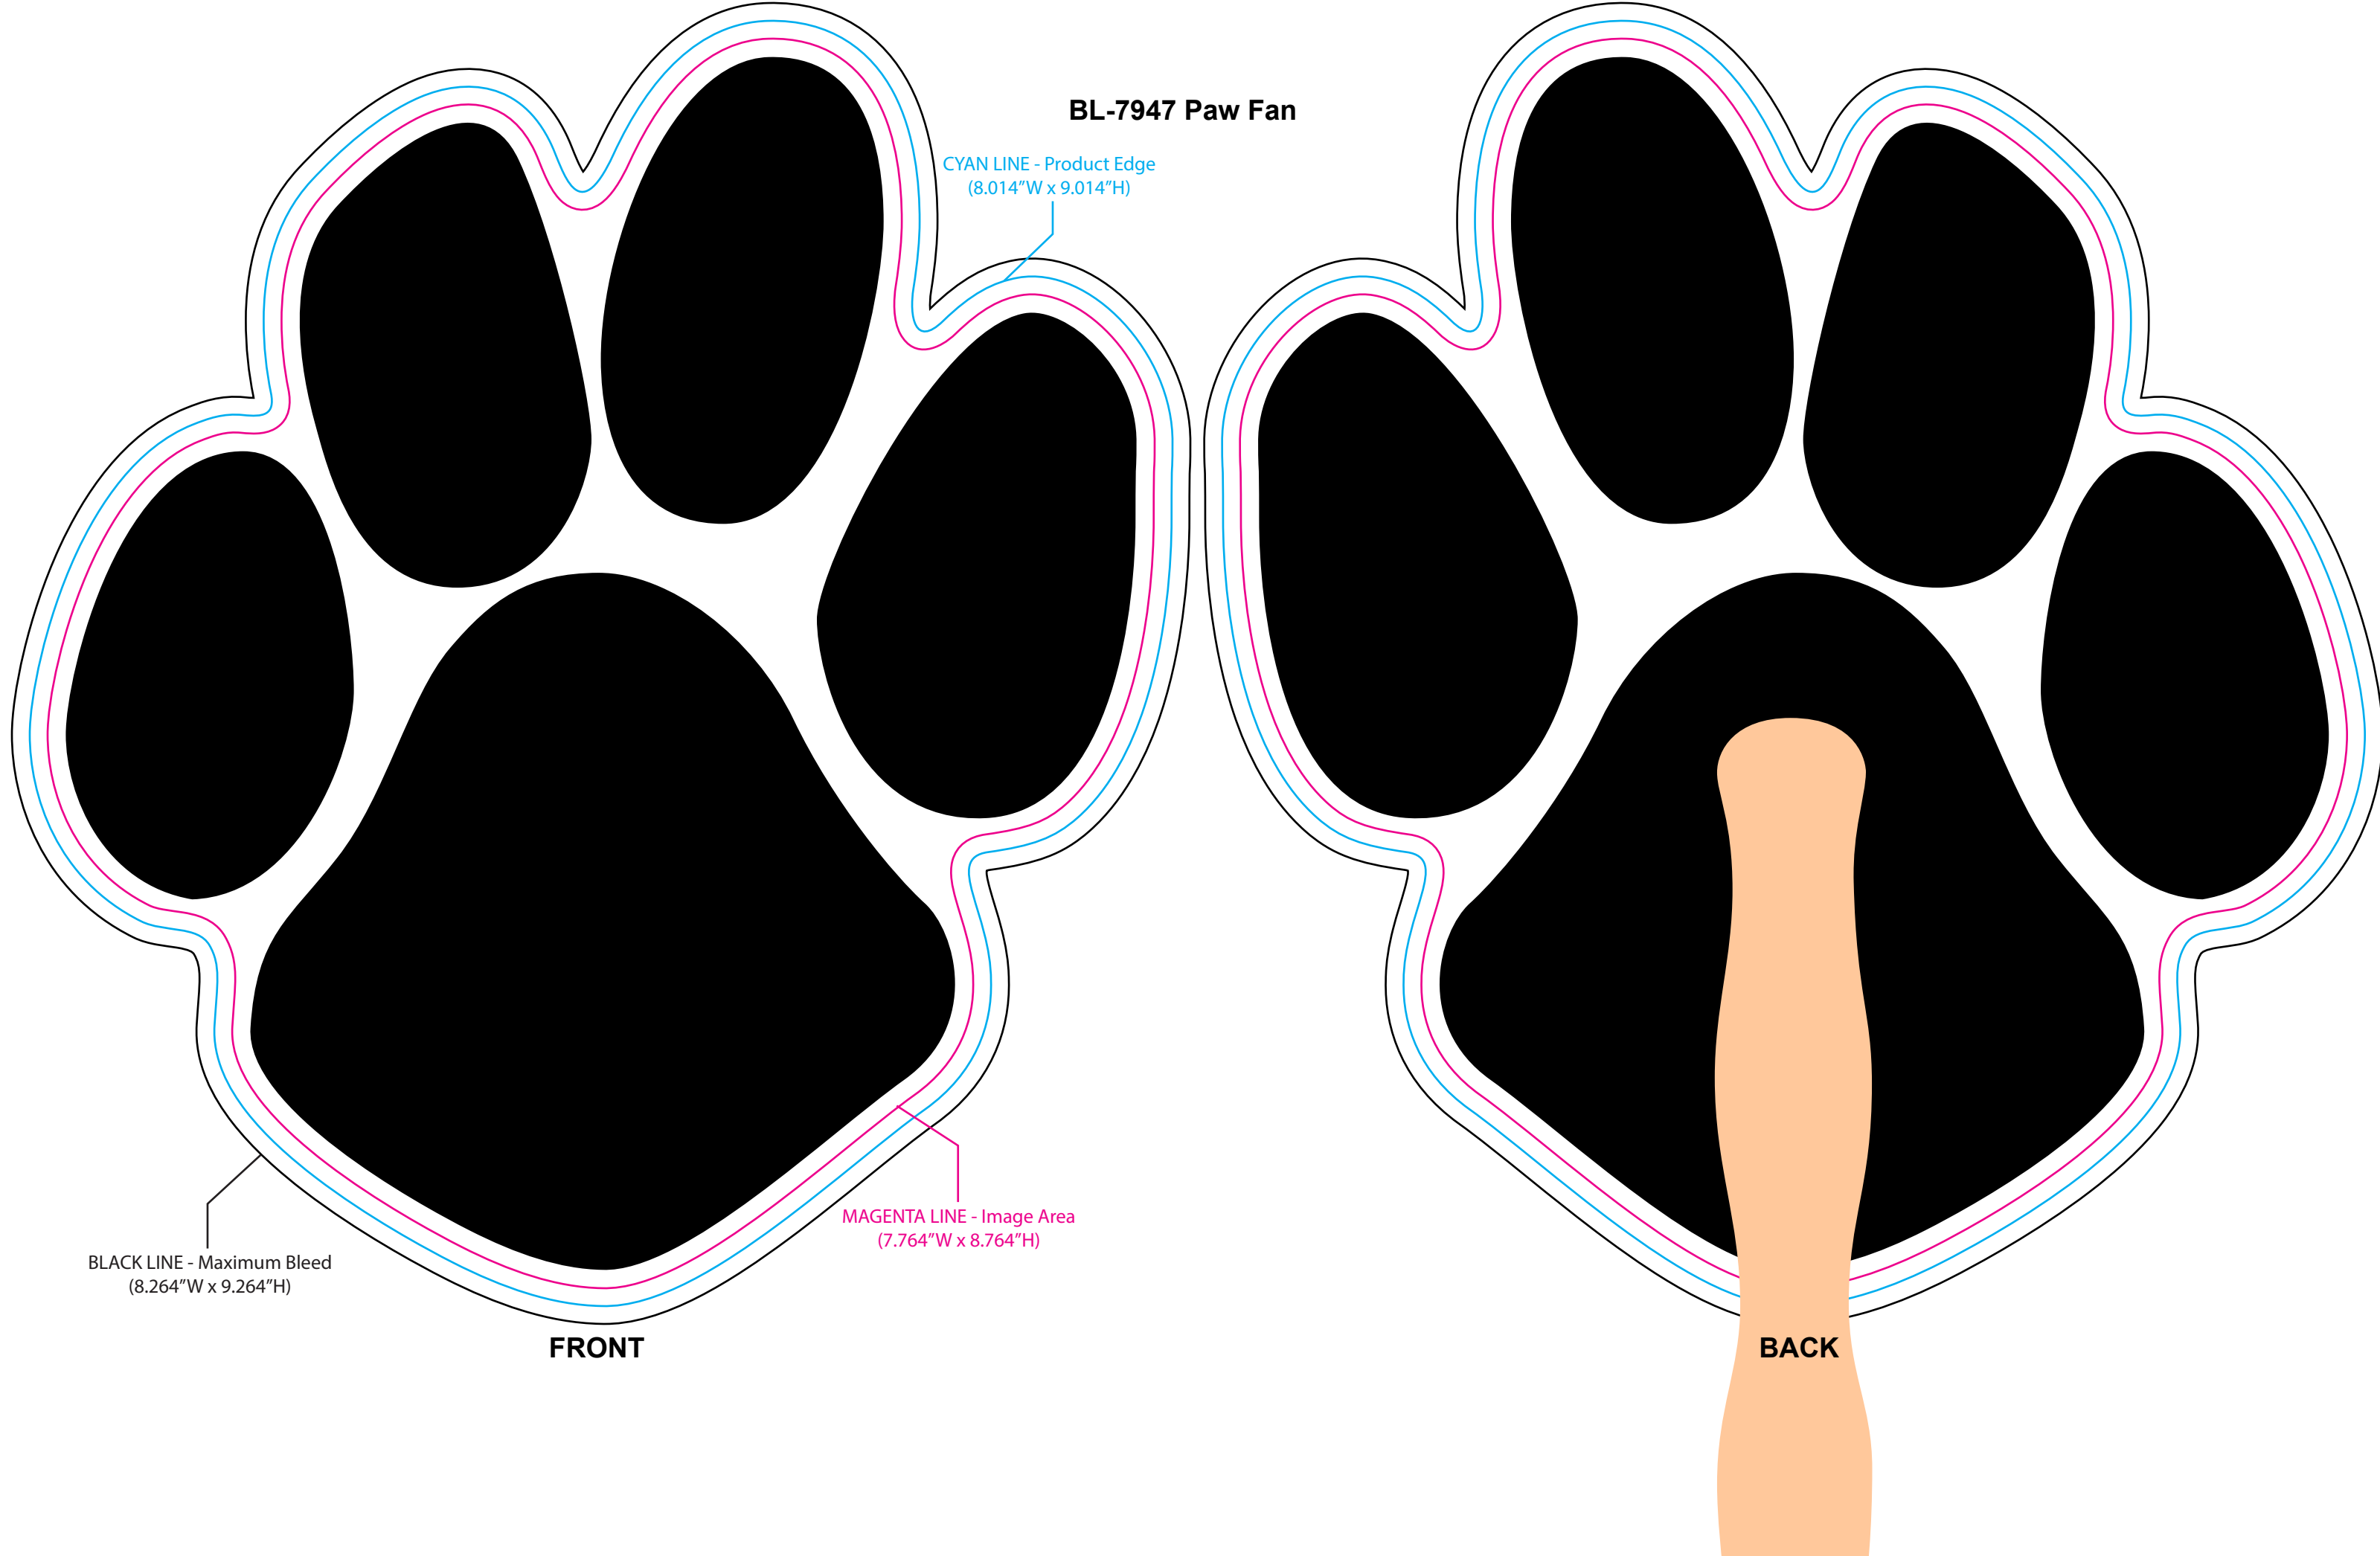

**BL-7947 Paw Fan**

CYAN LINE - Product Edge  
(8.014\"W x 9.014\"H)

BLACK LINE - Maximum Bleed  
(8.264\"W x 9.264\"H)

MAGENTA LINE - Image Area  
(7.764\"W x 8.764\"H)

**FRONT**

**BACK**