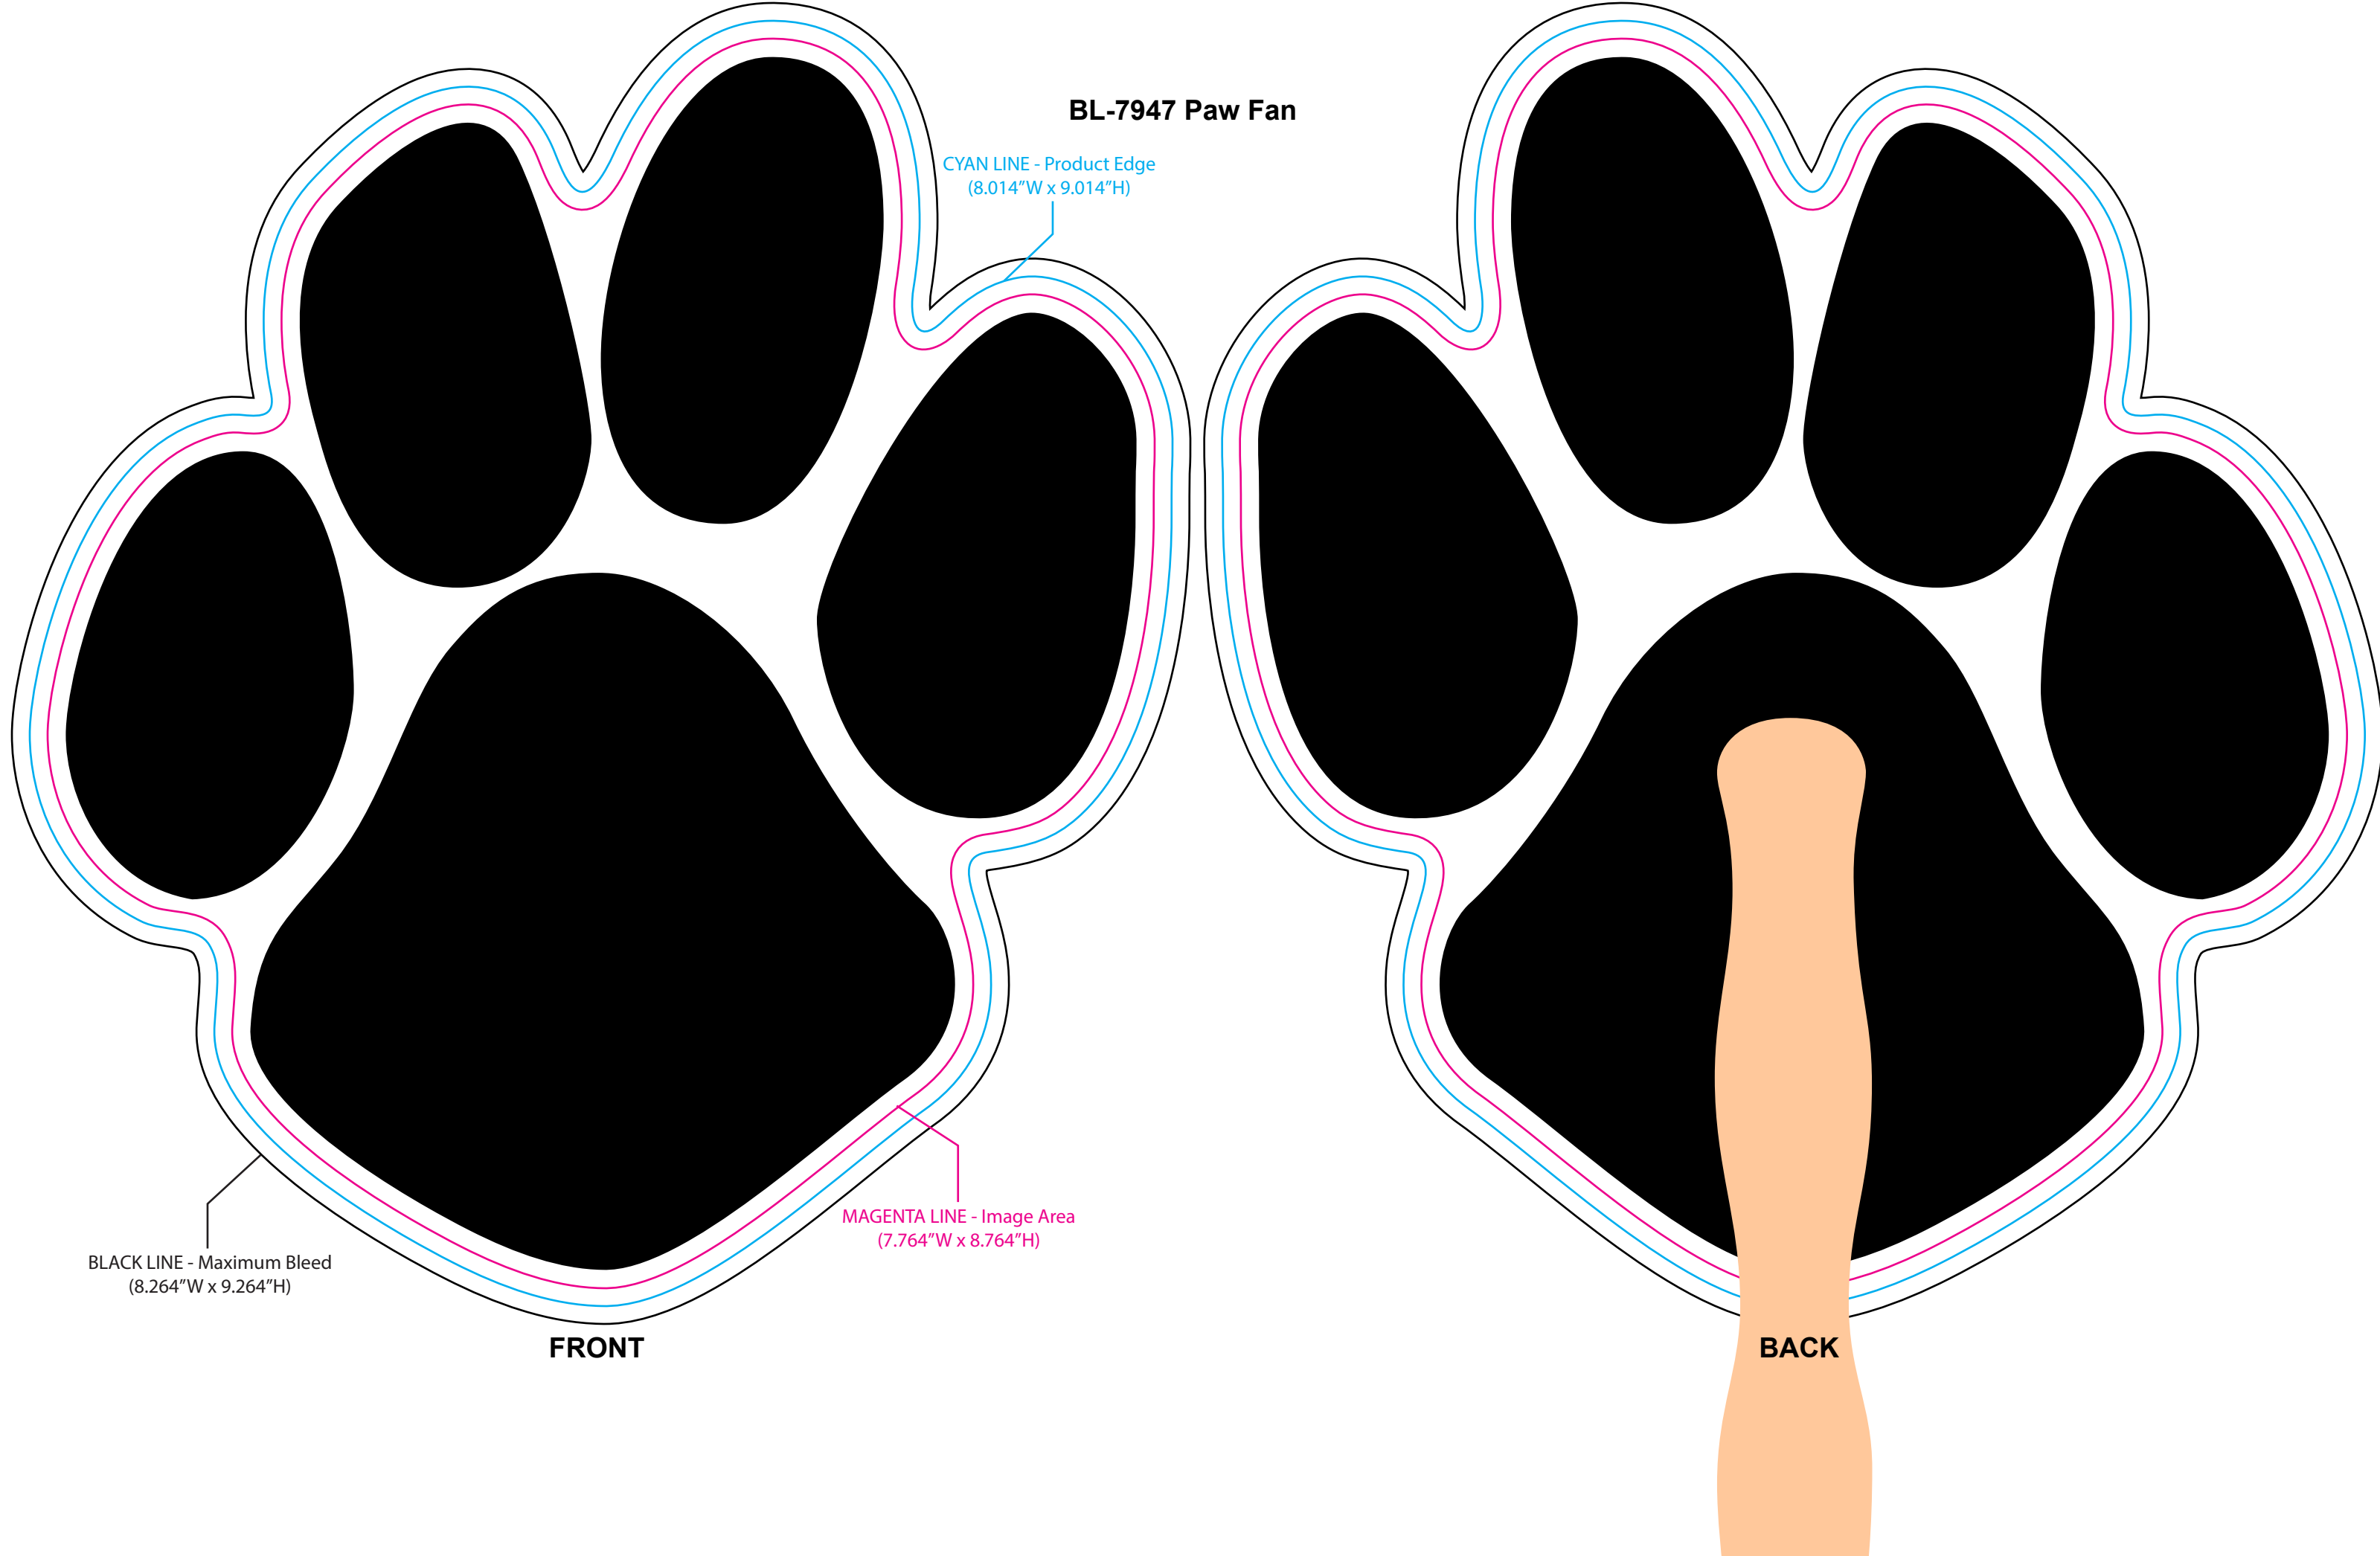

BL-7947 Paw Fan

CYAN LINE - Product Edge
(8.014\"W x 9.014\"H)

BLACK LINE - Maximum Bleed
(8.264\"W x 9.264\"H)

MAGENTA LINE - Image Area
(7.764\"W x 8.764\"H)

FRONT

BACK