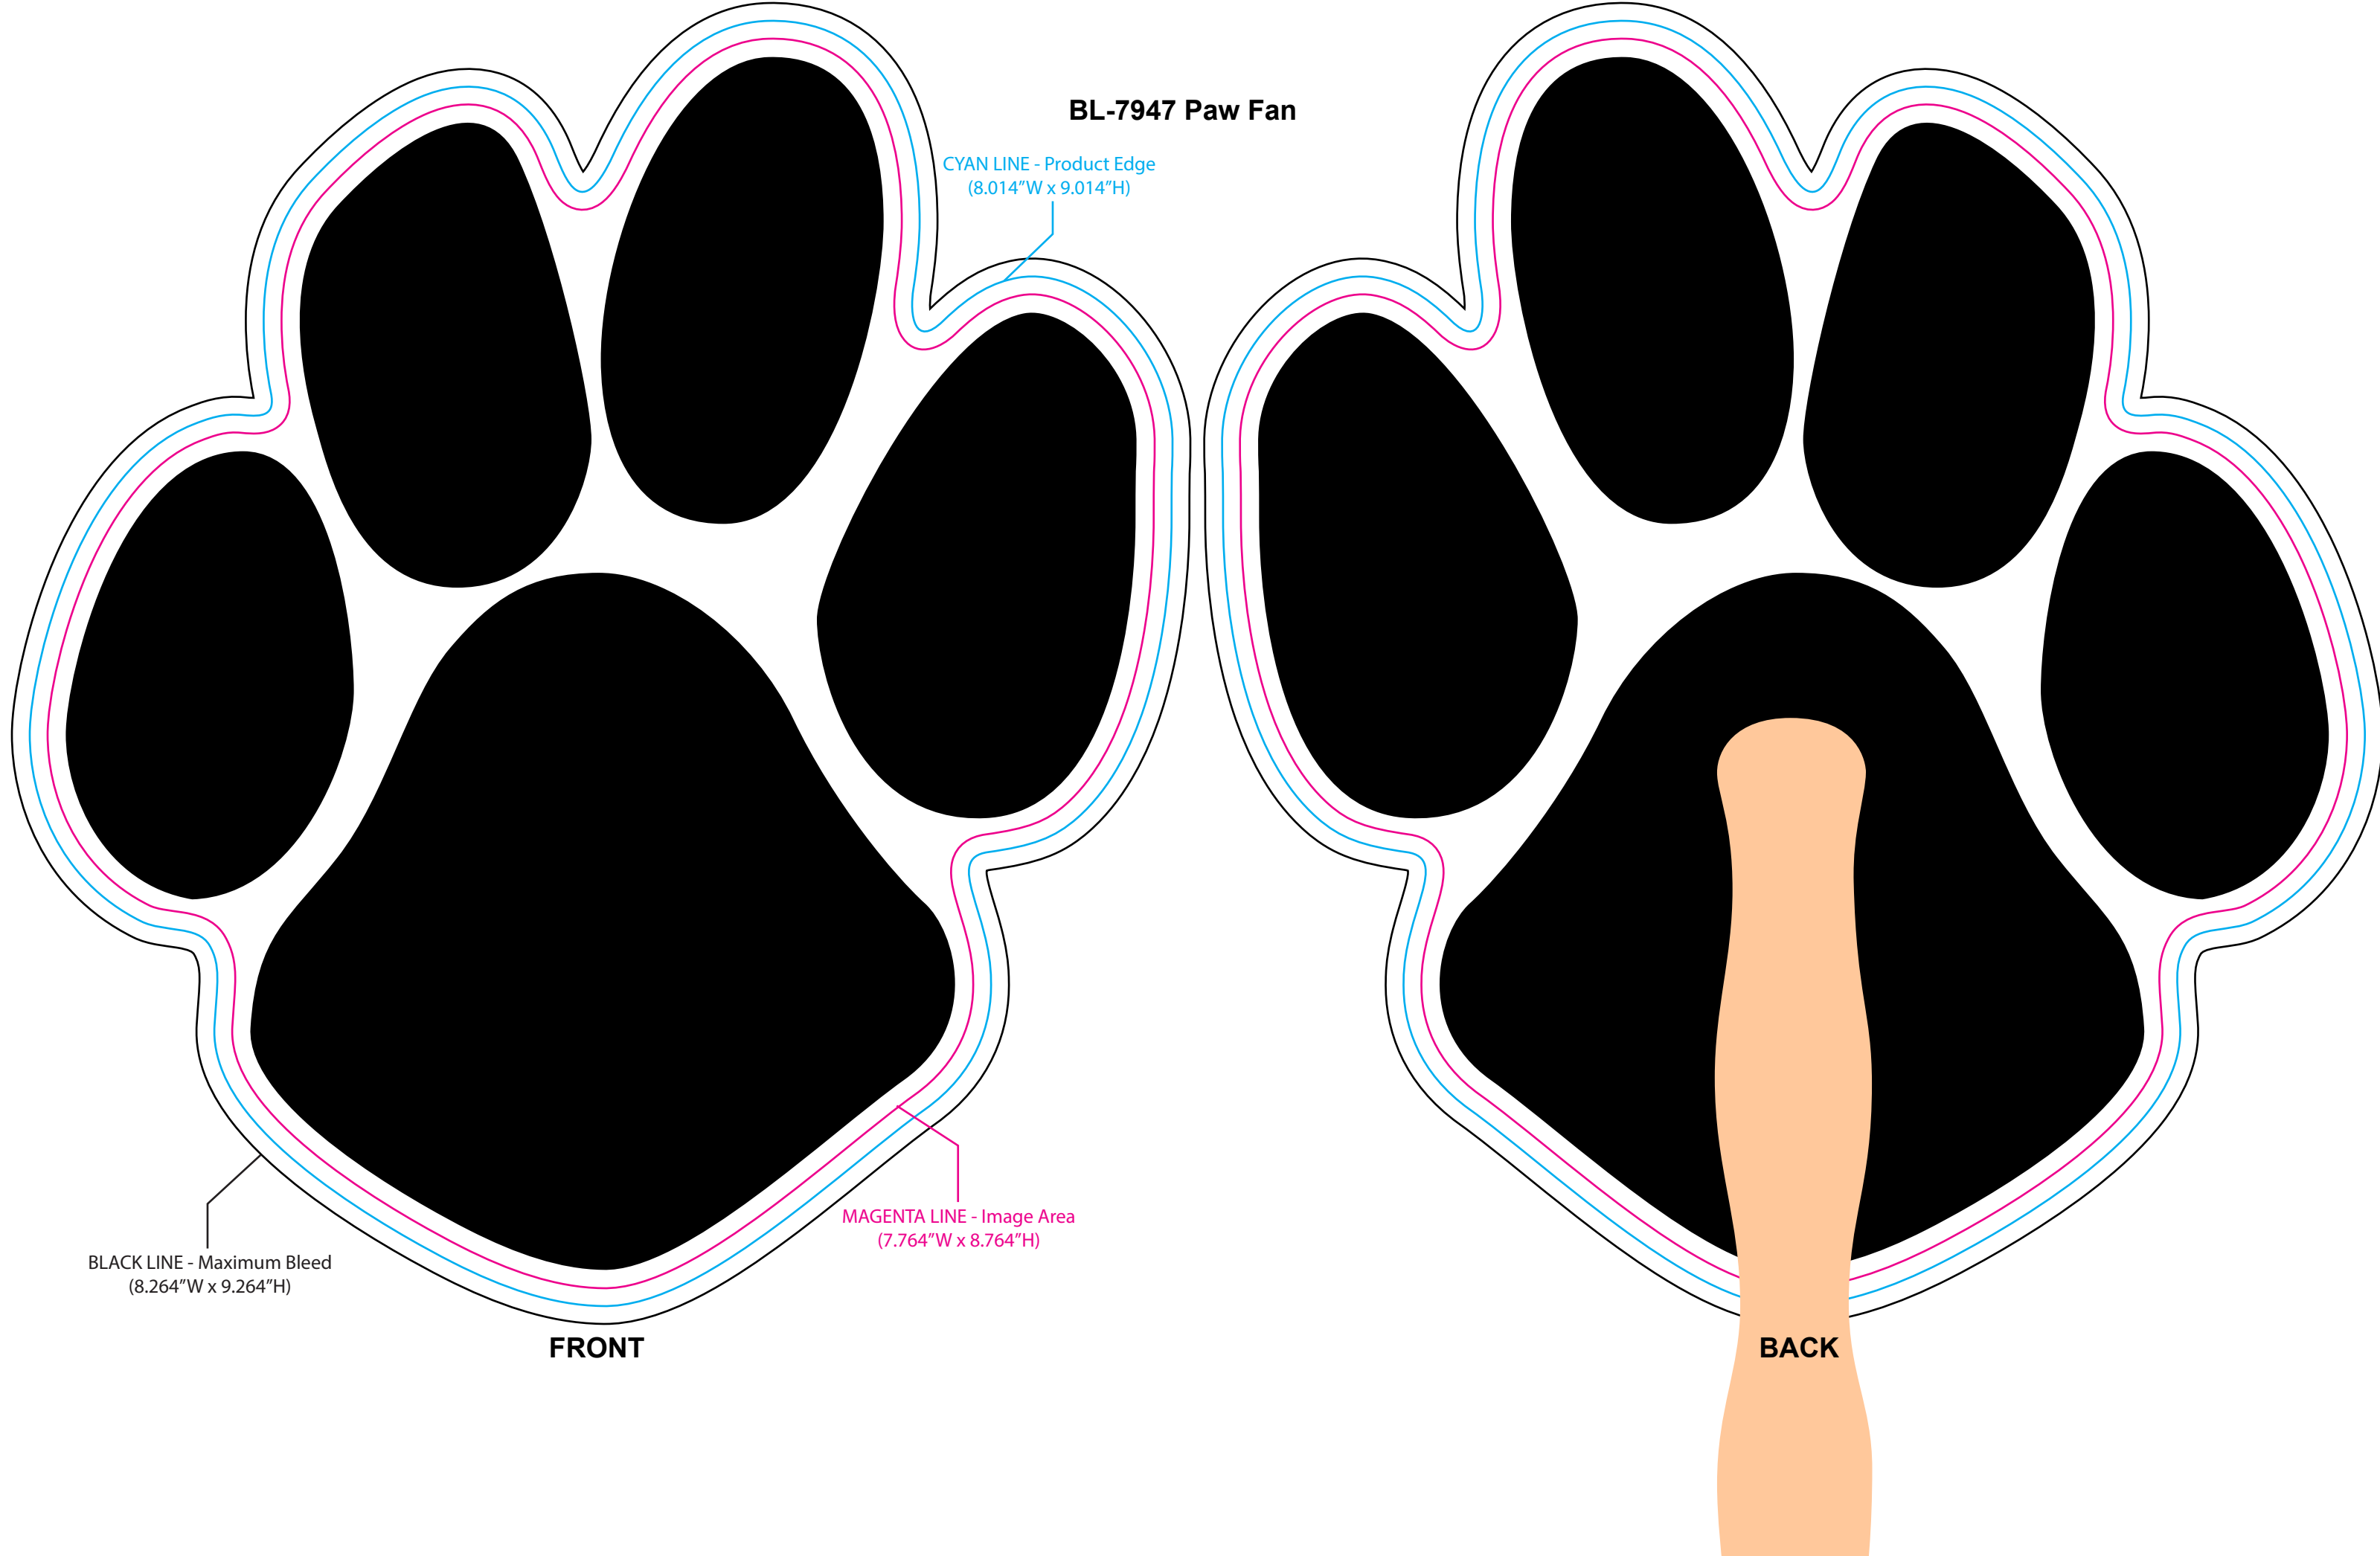

BL-7947 Paw Fan

CYAN LINE - Product Edge
(8.014"W x 9.014"H)

BLACK LINE - Maximum Bleed
(8.264"W x 9.264"H)

MAGENTA LINE - Image Area
(7.764"W x 8.764"H)

FRONT

BACK